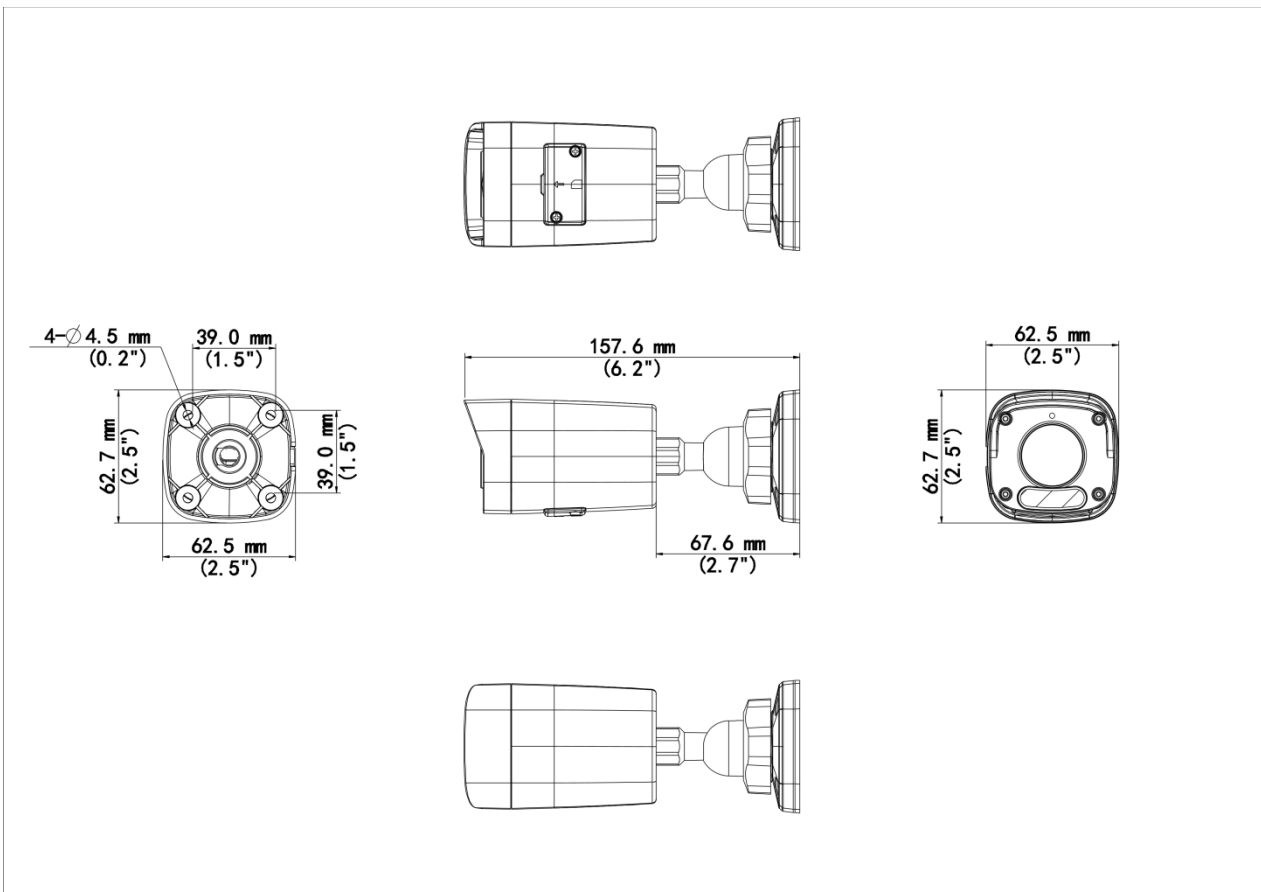

FCC (FCC 47 CFR part15 B)
Safety	CE-LVD (EN 62368-1)
Environment	CE-RoHS (2011/65/EU ; (EU) 2015/863) ; WEEE (2012/19/EU)
Protection	IP67 (IEC 60529)
General	
Power	DC 12 V±25%, PoE (IEEE 802.3af)
Power Consumption	Max. 3.9 W
Power Interface	Ø5.5 mm coaxial power plug
Dimensions	157.5 mm × 62.5 mm × 62.7 mm (6.2" × 2.5" × 2.5") (L × W × H)
Weight	0.19 kg (0.42 lb.)
Material	Graphene + Plastic
Storage Environment	-30 °C to 60 °C (-22 °F to 140 °F), Humidity: ≤ 95% RH (non-condensing)
Working Environment	-30 °C to 60 °C (-22 °F to 140 °F), Humidity: ≤ 95% RH (non-condensing)
Surge Protection	4 KV
Reset Button	N/A
Web Client Language	4 Languages: English, Russian, Spanish, Vietnamese

Dimensions