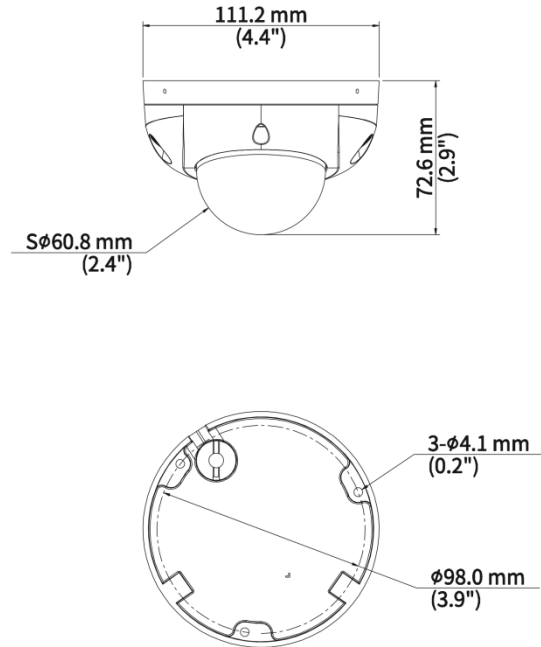

## Specifications

Model	IPC312SB-ADF28KMC-DL-I1
<b>Camera</b>	
Max Resolution	2 MP
Sensor	1/2.8" CMOS
Min. Illumination	Color: 0.001 Lux (F1.6, AGC ON), 0 Lux with light
Day/Night	IR-cut filter with auto switch (ICR)
Shutter	Auto/Manual, 1 to 1/100000 s
Adjustment Angle	Pan:-48° to 48°, Tilt: 0° to 80°, Rotate: 0° to 360°
S/N	> 56 dB
WDR	130 dB
<b>Lens</b>	
Focal Length	2.8 mm
Iris Type	Fixed
Iris	F1.6
Field of View (H)	100.3 °
Field of View (V)	56.0 °
Field of View (D)	116.4 °
Lens Type	Fixed
<b>DORI</b>	
DORI Distance (Lens)	2.8 mm
DORI Distance (Detect)	29.0 m (95.0 ft.)
DORI Distance (Observe)	14.5 m (47.5 ft.)
DORI Distance (Recognize)	7.0 m (22.8 ft.)
DORI Distance (Identify)	4.3 m (14.3 ft.)
<b>Illuminator</b>	
Supplemental Light	Dual light
Illumination Distance (IR)	30 m (98.4 ft.)
Illumination Distance (Warm Light)	30 m (98.4 ft.)
IR On/Off Control	Auto/Manual
Wavelength	850 nm
Light On/Off Control	Auto/Manual
<b>Video</b>	
Video Compression	Ultra 265, H.265, H.264, MJPEG
H.264 Code Profile	Baseline profile, Main profile, High profile
Frame Rate-Main Stream	1080P (1920 × 1080), max. 30 fps; 720P (1280 × 720), max. 30 fps;
Frame Rate-Sub Stream	720P (1280 × 720), max. 30 fps; D1 (720 × 576), max. 30 fps; 640 × 360, max. 30 fps; 2CIF (704 × 288), max. 30 fps; CIF (352 × 288), max. 30 fps
Frame Rate-Third Stream	D1 (720 × 576), max. 30 fps; 640 × 360, max. 30 fps; 2CIF (704 × 288), max. 30 fps; CIF (352 × 288), max. 30 fps
Video Bit Rate	128 Kbps to 16 Mbps

# Dimensions