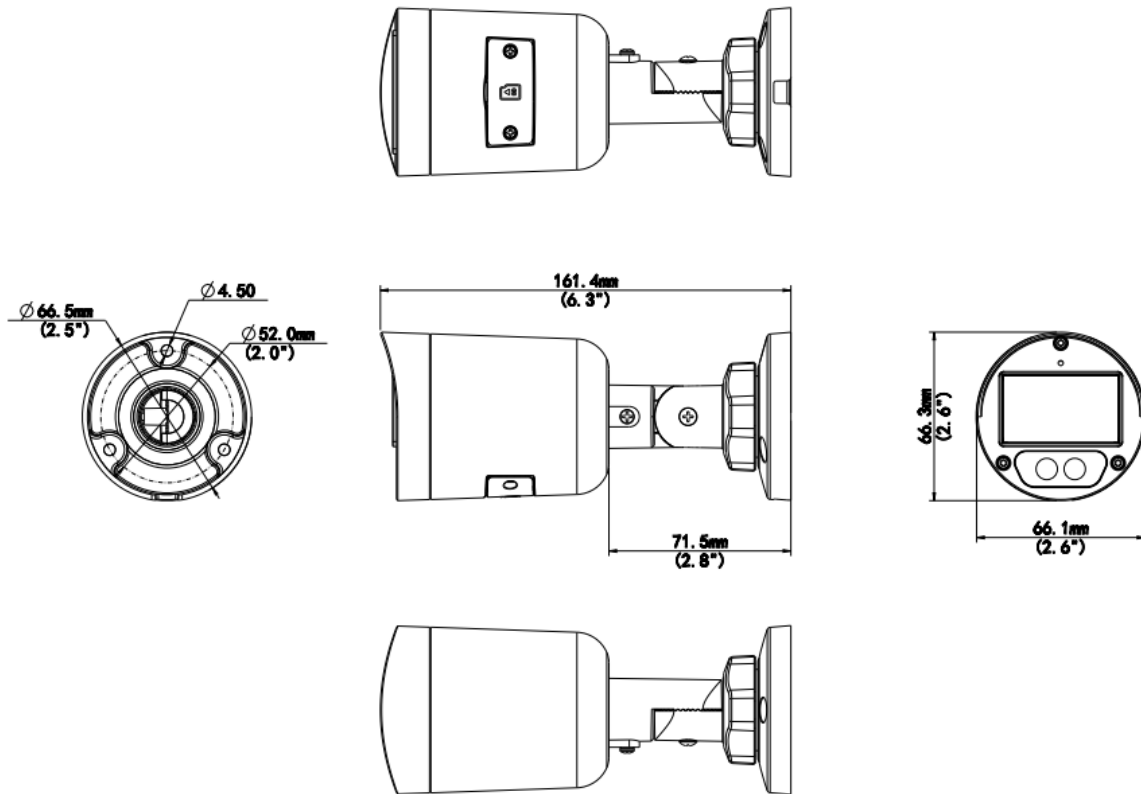

Dimensions

Accessories

TR-JB05-B-IN Small Bullet Junction Box(Elegant White)	TR-UP06-C-IN-V2 Pole Mounting Bracket for Bullet Junction Box Only	TR-A01-IN NPT 3/4" Waterproof Cable Gland
TR-UC08-C-V2 Bullet&Dome Corner Mounting Bracket