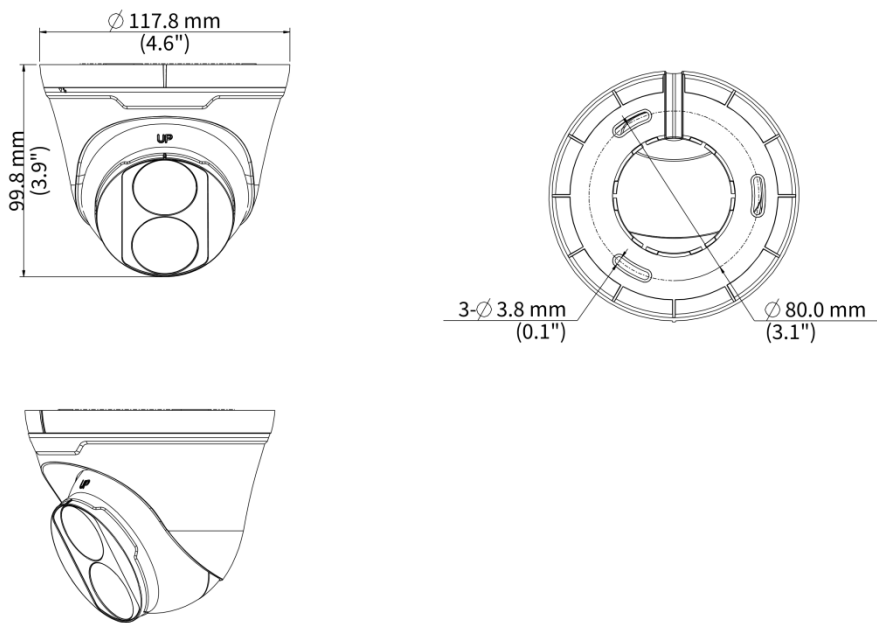

Storage Environment	-30 °C to 60 °C (-22 °F to 140 °F), Humidity: ≤ 95% RH (non-condensing)
Working Environment	-30 °C to 60 °C (-22 °F to 140 °F), Humidity: ≤ 95% RH (non-condensing)
Surge Protection	4 KV
Reset Button	N/A
Web Client Language	1 Language: English
Other	
Software Version	IPC_D1219

Dimensions

Accessories

TR-JB03-I-IN

Junction Box for Turret Camera(Support wiring from behind)

TR-A01-IN

NPT 3/4" Waterproof Cable Gland

TR-SE24-IN

Dome Pendent Mounting Pole 200mm