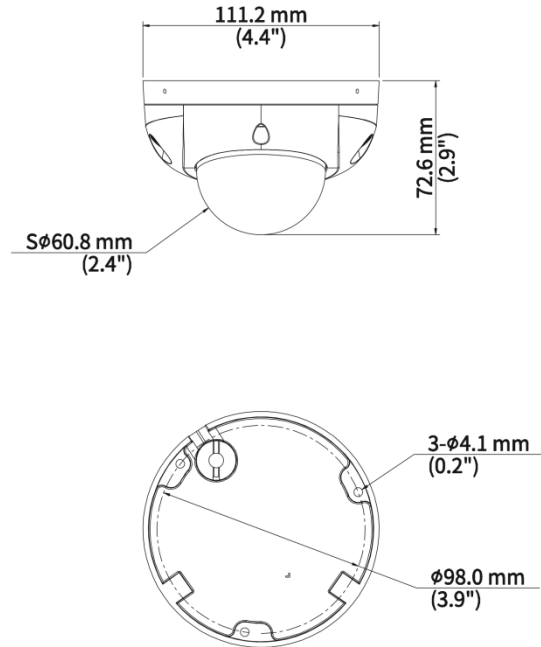

Dimensions

Accessories

TR-JB03-G-IN Junction Box for Mini Fix-dome(Support wiring from behind)	TR-JB07/WM03-G-IN-V2 Wall Mounting Assembling Bracket For 32 Fix-dome&Mini Fix-dome&Plastic Turret Camera	TR-WM03-D-IN-V2 Wall Mounting Bracket for 32 Fix-dome&Mini Fix-dome&Plastic Turret Camera
TR-UM06-E-IN Slant Mounting Bracket for Fixed Dome	TR-A01-IN NPT 3/4" Waterproof Cable Gland	TR-UP06-C-IN-V2 Pole Mounting Bracket for Bullet Junction Box Only