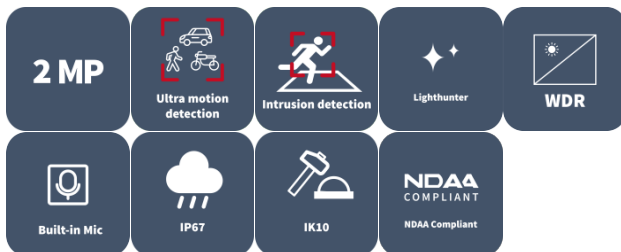

## Features

- High quality image with 1080P, 1/2.8" CMOS sensor
- 1080P (1920 × 1080)@30/25 fps; 720P (1280 × 720)@30/25 fps
- Ultra 265, H.265, H.264, MJPEG
- Smart intrusion prevention, including cross line, intrusion, enter area, leave area detection
- Intelligent intrusion prevention system based on target classification significantly reduces false alarms caused by leaves, birds, and lights, accurately focusing on humans, vehicles, and non-motor vehicles
- Intelligent people flow counting and crowd density monitoring
- LightHunter technology ensures ultra-high image quality in low illumination environment
- 120 dB true WDR technology enables clear image in strong light scene
- Supports 9:16 corridor mode
- Built-in mic
- Alarm I/O: 1/1, audio I/O: 1/1
- Smart IR, up to 40 m (131.2 ft) IR distance
- MicroSD, up to 512 GB
- IK10 vandal resistant and IP67 protection