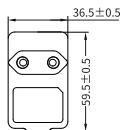

The following introduces the product dimensions and structure. For detailed disclaimer and safety information, please scan the QR code below.

Dimensions

Unit: mm

PWR-DC1201B-EU

PWR-DC1201B-US

PWR-DC1201B-UK