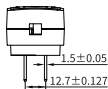

The following introduces the product dimensions and structure. For detailed disclaimer and safety information, please scan the QR code below.

Dimensions

Unit: mm

PWR-DC1201B-EU

PWR-DC1201B-US

PWR-DC1201B-UK