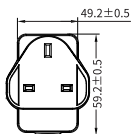

The following introduces the product dimensions and structure. For detailed disclaimer and safety information, please scan the QR code below.

Dimensions

Unit: mm

PWR-DC1201B-EU

PWR-DC1201B-US

PWR-DC1201B-UK