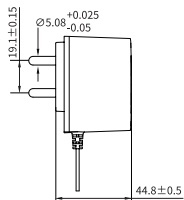

The following introduces the product dimensions and structure. For detailed disclaimer and safety information, please scan the QR code below.

Dimensions

Unit: mm

PWR-DC1201B-EU

PWR-DC1201B-US

PWR-DC1201B-UK

PWR-DC1201A-IND

Learn More

To read complete quick guide, please scan the QR code with your phone.

Quick Guide

Safety Warnings

- Verify that the device is properly installed before connecting it to power.
- Do not remove the seal from the device body without consulting the vendor first. Do not attempt to service the product yourself. Contact a trained professional for maintenance.
- Always disconnect the device from power before attempting to move the device.
- Take proper waterproof measures in accordance with requirements before using the device outdoors.
- Operation of this device in a residential area may cause radio interference.