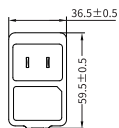

The following introduces the product dimensions and structure. For detailed disclaimer and safety information, please scan the QR code below.

Dimensions

Unit: mm

PWR-DC1201B-EU

PWR-DC1201B-US

PWR-DC1201B-UK