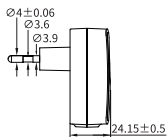

The following introduces the product dimensions and structure. For detailed disclaimer and safety information, please scan the QR code below.

Dimensions

Unit: mm

PWR-DC1201B-EU

PWR-DC1201B-US

PWR-DC1201B-UK