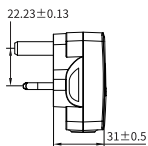

The following introduces the product dimensions and structure. For detailed disclaimer and safety information, please scan the QR code below.

Dimensions

Unit: mm

PWR-DC1201B-EU

PWR-DC1201B-US

PWR-DC1201B-UK