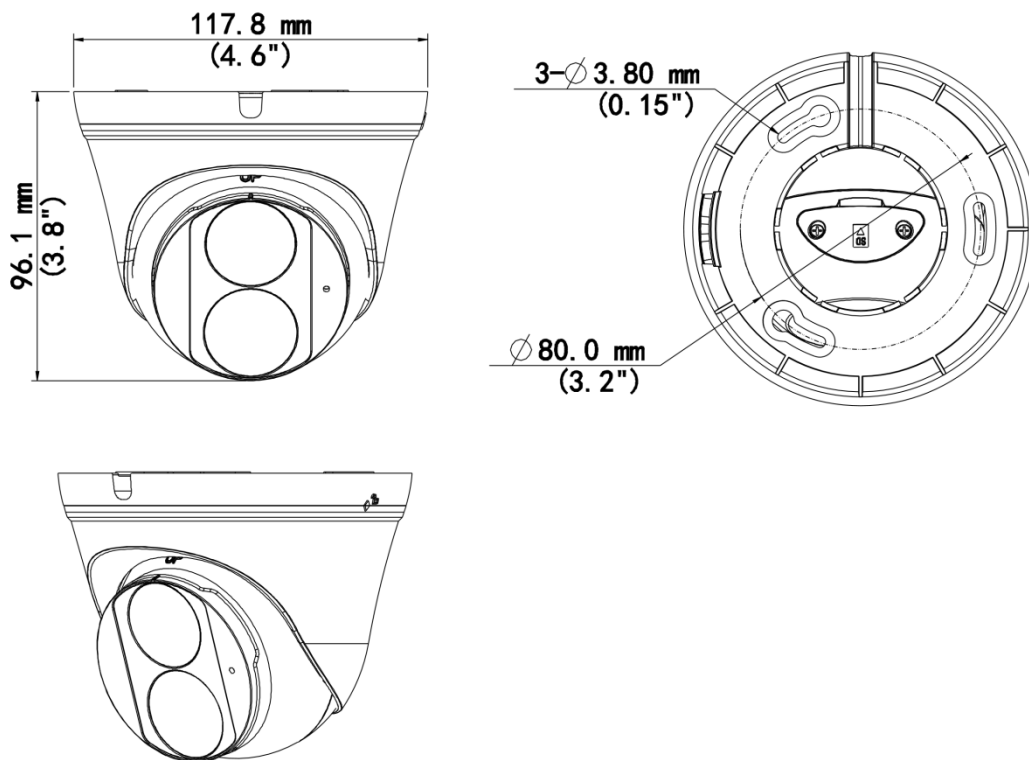

## Specifications

Model	IPC3612LB-AF28K-A2
Camera	
Max Resolution	2 MP
Sensor	1/3.0" CMOS

Min. Illumination	Colour:0.01 lux (F2.0, AGC ON) 0 lux with IR on
Day/Night	IR-cut filter with auto switch (ICR)
Shutter	Auto/Manual, 1 ~ 1/100000s
Adjustment Angle	Pan: 0° ~ 360°, Tilt: 0° ~ 80°, Rotate: 0° ~ 360°
S/N	>52 dB
WDR	DWDR
<b>Lens</b>	
Focal Length	2.8 mm
Iris Type	Fixed
Iris	F2.0
Field of View (H)	99.5°
Field of View (V)	56.5°
Field of View (D)	114.4°
Lens Type	Fixed
<b>DORI</b>	
DORI Distance (Lens)	2.8 mm
DORI Distance (Detect)	46.7m (153.1ft)
DORI Distance (Observe)	18.7m (61.2ft)
DORI Distance (Recognize)	9.3m (30.6ft)
DORI Distance (Identify)	4.7m (15.3ft)
<b>Illuminator</b>	
Supplemental Light	IR
Illumination Distance (IR)	30 m (98.4 ft)
Wavelength	850 nm
IR On/Off Control	Auto/Manual
<b>Video</b>	
Video Compression	Ultra 265, H.265, H.264
H.264 Code Profile	Baseline profile, Main profile, High profile
Frame Rate	Main Stream: 2MP (1920*1080), Max 30fps; 720P (1280*720), Max 30fps Sub Stream: 640*360, Max 30fps; 2CIF (704*288), Max 30fps; CIF (352*288), Max 30fps
Video Bit Rate	128 Kbps to 6144 Kbps
U-code	Support
OSD	Up to 4 OSDs
Privacy Mask	Up to 4 areas
ROI	Support
Video Stream	Dual Streams
<b>Image</b>	
White Balance	Auto, Outdoor, Fine Tune, Sodium Lamp, Locked, Auto2, Area White Balance
Digital Noise Reduction	2D/3D DNR
Smart IR	Support
Flip	Normal, Flip Vertical, Flip Horizontal, 180°
Dewarping	N/A

Protection	IP67 (IEC 60529)
<b>General</b>	
Power	DC 12V±25%, PoE (IEEE 802.3af)
Power Consumption	Max 3.9 W
Power Interface	Ø5.5 mm coaxial power plug
Dimensions	Ø118 x 95mm (Ø4.6" x 3.8") (Ø x H)
Weight	0.25 kg (0.55 lb)
Material	Graphene + Plastic
Working Environment	-30 °C to 60 °C (-22 °F to 140 °F), Humidity: ≤ 95% RH (non-condensing)
Storage Environment	-30 °C to 60 °C (-22 °F to 140 °F), Humidity: ≤ 95% RH (non-condensing)
Surge Protection	4 KV
Reset Button	N/A
Web Client Language	4 Languages: English, Russian, Spanish, Vietnamese

## Dimensions