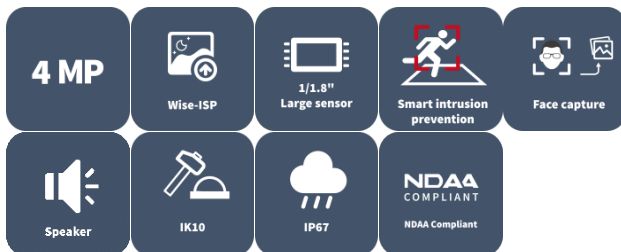

4MP Tri Guard VF Dual light Turret Network Camera IPC3634SE-ADZKMC-WP-I1

Features

- High quality image with 4 MP, 1/1.8" CMOS sensor
- Features an F1.2 large-aperture lens
- 4 MP (2688 × 1520)@30/25 (default) fps; 4 MP (2560 × 1440)@30/25 fps; 3 MP (2304 × 1296)@30/25 fps; 1080P (1920 × 1080)@30/25 fps
- Ultra 265, H.265, H.264, MJPEG
- ColorHunter with Wise-ISP technology ensures 24-hour full-color images
- Intelligent perimeter protection, including cross line, intrusion, enter area, leave area detection
- Based on target classification, smart intrusion prevention significantly reduces false alarm caused by leaves, birds and lights, accurately focusing on human, motor vehicle and non motor vehicle
- Intelligent people flow counting and crowd density monitoring
- Smart intrusion prevention with color retrieval
- ASM (auto scene match)
- 130 dB true WDR technology enables clear image in strong light scene
- Supports 9:16 corridor mode
- Alarm I/O: 1/1, audio I/O: 1/1, built-in mic and speaker
- Smart IR, up to 30 m (98.4 ft) IR distance
- White light, up to 30 m (98.4 ft) warm light distance
- MicroSD, up to 512 GB
- IK10 vandal resistant and IP67 protection