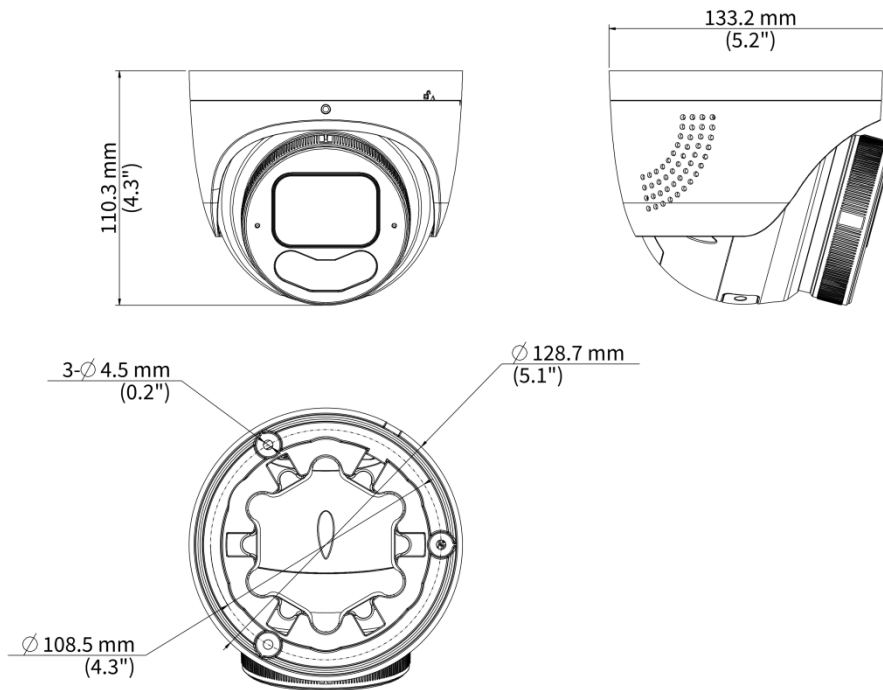

Dimensions

Accessories

TR-JB03-H-IN-V2

Junction Box for Metal Turret Camera(Support wiring from behind)

NPT 3/4" Waterproof Cable Gland

TR-JB07/WM03-F-IN-V2

Wall Mounting Assembling Bracket with Back Hole for 3 Inch Hemisphere

Bullet&Dome Corner Mounting Bracket

TR-WM03-B-IN-V2

Wall Mounting Assembling Bracket for 3 Inch Hemisphere

Dome Pendent Mounting Pole 200mm