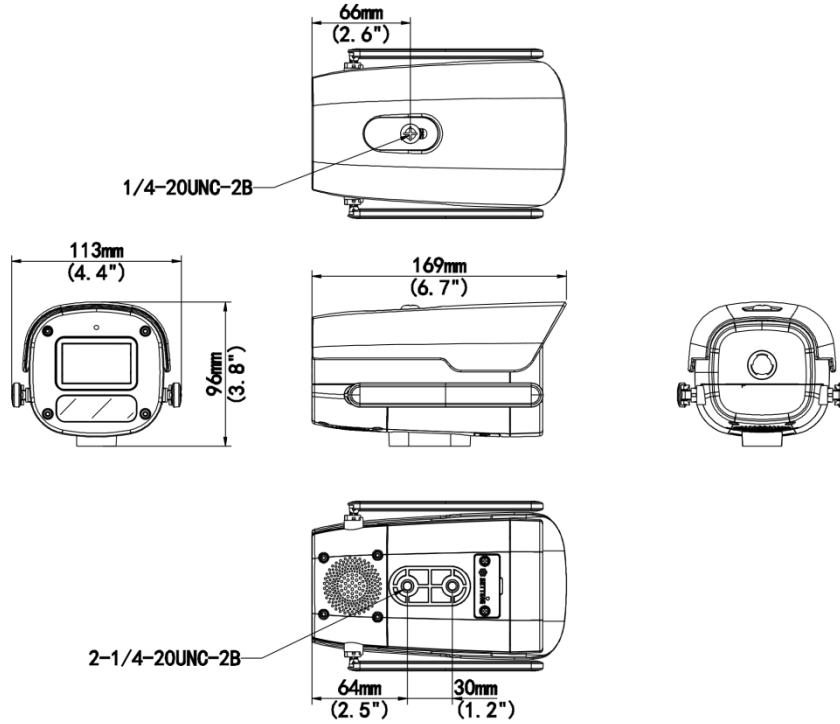

## Specifications

Model	IPC2A12LP-ADF40KC-4G-JP	IPC2A12LP-ADF60KC-4G-JP
<b>Camera</b>		
Max Resolution	2 MP	
Sensor	1/2.8" CMOS	
Min. Illumination	Color: 0.005 Lux (F1.6, AGC ON), 0 Lux with light	
Day/Night	IR-cut filter with auto switch (ICR)	
Shutter	Auto/Manual, 1 ~ 1/100000s	
S/N	>52 dB	
WDR	120 dB	
<b>Lens</b>		
Focal Length	4.0 mm	6.0 mm
Iris Type	Fixed	
Iris	F1.6	
Field of View (H)	87.5°	54.2°
Field of View (V)	46.3°	28.9°
Field of View (D)	92.4°	61.5°
<b>DORI</b>		
DORI Distance (Lens)	4 mm	6 mm
DORI Distance (Detect)	62.1 m (203.7 ft.)	93.1 m (305.5 ft.)
DORI Distance (Observe)	24.8 m (81.4 ft.)	37.2 m (122.1 ft.)
DORI Distance (Recognize)	12.4 m (40.7 ft.)	18.6 m (61.0 ft.)
DORI Distance (Identify)	6.2 m (20.3 ft.)	9.3 m (30.5 ft.)
<b>Illuminator</b>		
Illumination Distance (Warm Light)	30 m (98.4 ft.)	
Illumination Distance (IR)	50 m (164.0 ft.)	
Wavelength	850 nm	
IR On/Off Control	Auto/Manual	
<b>Video</b>		
Video Compression	Ultra 265, H.265, H.264, MJPEG	
H.264 Code Profile	Baseline profile, Main profile, High profile	
Frame Rate	Main Stream: 1080P (1920 × 1080), max. 30 fps; 720P (1280 × 720), max. 30 fps Sub Stream: 720P (1280 × 720), max. 30 fps; D1 (720 × 576), max. 30 fps; 640 × 360, max. 30 fps;	
Video Bit Rate	128 Kbps to 2048 Kbps	
U-code	Support	
OSD	Up to 8 OSDs	
Privacy Mask	Up to 4 areas	
ROI	Up to 8 areas	
Video Stream	Dual streams	
<b>Image</b>		
White Balance	Auto, Outdoor, Fine tune, Sodium lamp, Locked, Auto2	

# Dimensions