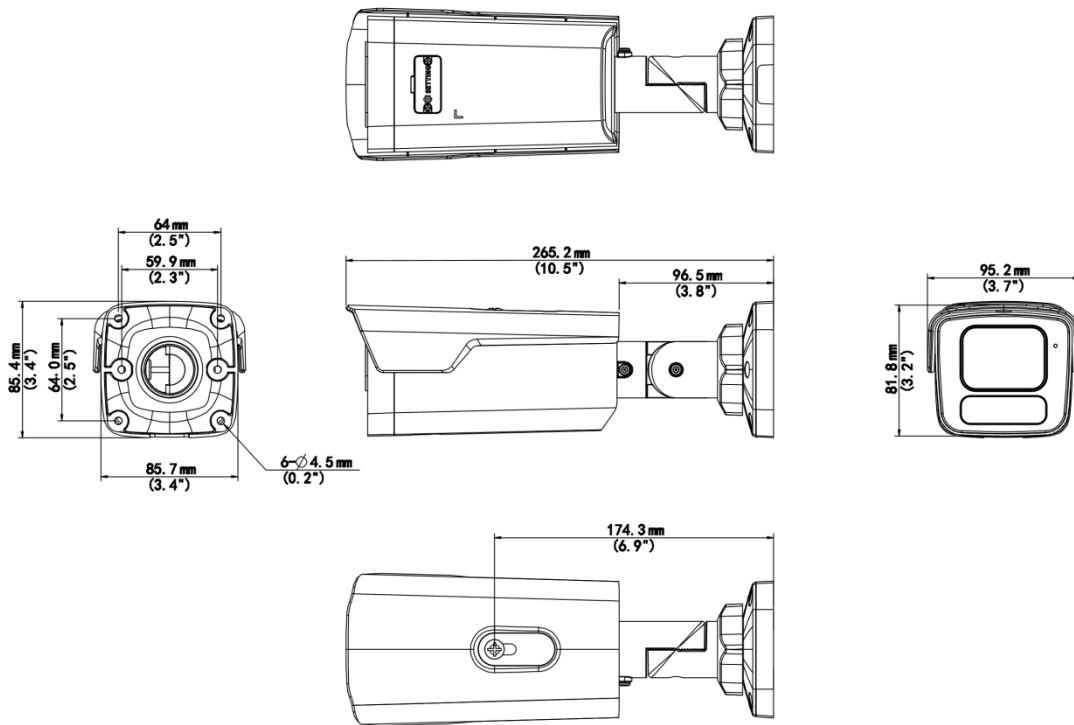

## Features

- High quality image with 1080P, 1/2.8" CMOS sensor
- 1080P (1920 × 1080)@60/50/30/25 (default) fps; 720P (1280 × 720)@30/25 fps
- Ultra 265, H.265, H.264, MJPEG
- Smart intrusion prevention, including cross line, intrusion, enter area, leave area detection
- Intelligent intrusion prevention system based on target classification significantly reduces false alarms caused by leaves, birds, and lights, accurately focusing on humans, vehicles, and non-motor vehicles
- Intelligent people flow counting and crowd density monitoring
- Smart intrusion prevention with color retrieval
- ASM (auto scene match)
- LightHunter technology ensures ultra-high image quality in low illumination environment
- 130 dB true WDR technology enables clear image in strong light scene
- Supports 9:16 corridor mode
- Alarm I/O: 1/1, audio I/O: 1/1, built-in mic
- Smart IR, up to 80 m (262.5 ft) IR distance
- MicroSD, up to 512 GB
- IP67 protection

## Dimensions