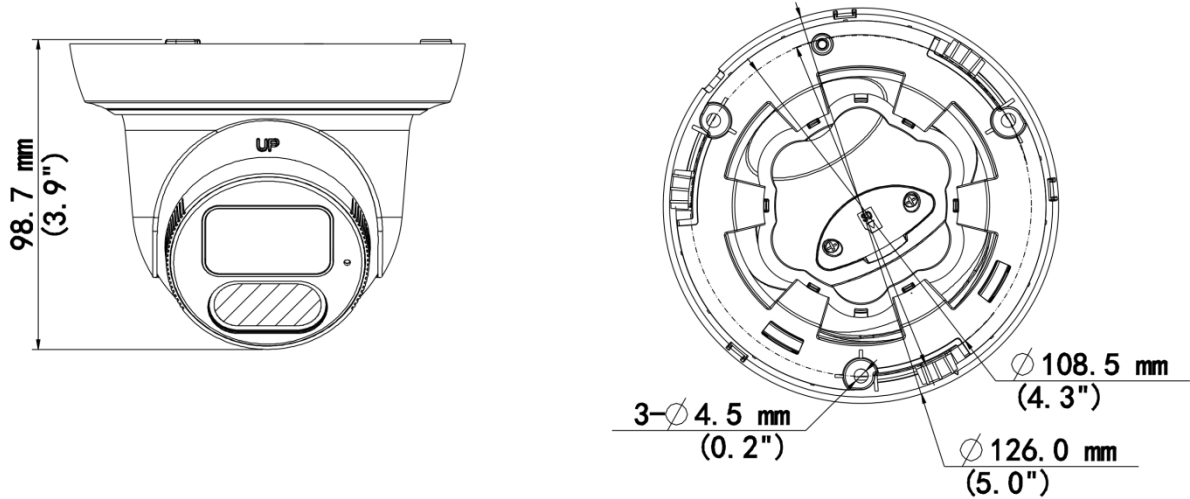

Dimensions

Accessories

TR-JB03-H-IN-V2 Junction Box for Metal Turret Camera(Support wiring from behind)	TR-JB07/WM03-F-IN-V2 Wall Mounting Assembling Bracket with Back Hole for 3 Inch Hemisphere	TR-WM03-B-IN-V2 Wall Mounting Assembling Bracket for 3 Inch Hemisphere
TR-A01-IN NPT 3/4" Waterproof Cable Gland	TR-UC08-C-V2 Bullet&Dome Corner Mounting Bracket	TR-UP06-C-IN-V2 Pole Mounting Bracket for Bullet Junction Box Only