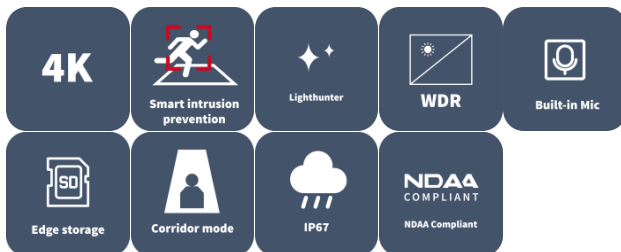

8MP LightHunter Intelligent Fixed IR Turret Network Camera IPC3618SS-ADF28(40)K-I1

Features

- High quality image with 8 MP, 1/2.8" CMOS sensor
- 8 MP (3840 × 2160)@30/25 (default) fps; 5 MP (3072 × 1728)@30/25 fps; 4 MP (2560 × 1440)@30/25 fps; 1080P (1920 × 1080)@30/25 fps
- Ultra 265, H.265, H.264, MJPEG
- Intelligent perimeter protection, including cross line, intrusion, enter area, leave area detection
- Based on target classification, smart intrusion prevention significantly reduces false alarm caused by leaves, birds and lights, accurately focusing on human, motor vehicle and non-motor vehicle
- Intelligent people flow counting and crowd density monitoring
- Smart intrusion prevention with color retrieval
- ASM (auto scene match)
- LightHunter technology ensures ultra-high image quality in low illumination environment
- 130 dB true WDR technology ensures clear image in strong backlight scene
- Supports 9:16 corridor mode
- Built-in mic
- Smart IR, up to 40 m (131.2 ft) IR distance
- MicroSD, up to 512 GB
- IP67 protection