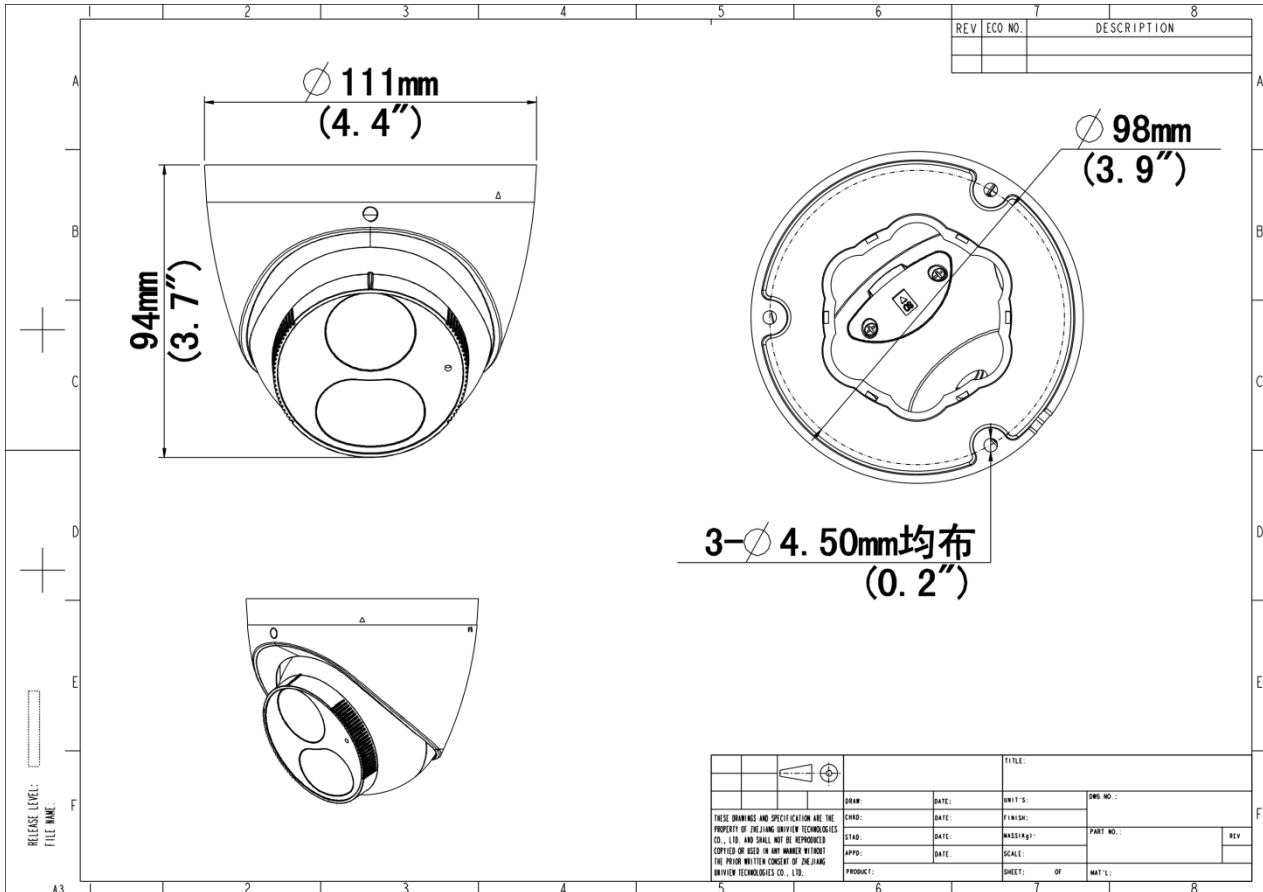

## Specifications

Model	IPC3618SE-ADF28KM-WL-I0	IPC3618SE-ADF40KM-WL-I0
<b>Camera</b>		
Max Resolution	8 MP	
Sensor	1/2.8" CMOS	
Min. Illumination	Colour: 0.0005 lux (F1.0, AGC ON)	
Shutter	Auto/Manual, 1 ~ 1/100000s	
Adjustment Angle	Pan: 3° ~ 360°, Tilt: 0° ~ 80°, Rotate: 3° ~ 360°	
S/N	>56 dB	
WDR	120 dB	
<b>Lens</b>		
Focal Length	2.8 mm	4.0 mm
Iris Type	Fixed	
Iris	F1.0	
Field of View (H)	106.7°	87.5°
Field of View (V)	57.1°	46.3°
Field of View (D)	115.7°	92.4°
<b>DORI</b>		
DORI Distance (Lens)	2.8mm	4.0mm
DORI Distance (Detect)	86.9m(285.1ft)	124.1m(407.2ft)
DORI Distance (Observe)	34.8m(114.2ft)	49.7m(163.1ft)
DORI Distance (Recognize)	17.4m(57.1ft)	24.8m(81.4ft)
DORI Distance (Identify)	8.7m(28.5ft)	12.4m(40.7ft)
<b>Illuminator</b>		
Supplemental Light	Warm light	
Illumination Distance (Warm Light)	30 m (98.4 ft)	
Light On/Off Control	Auto/Manual	
<b>Video</b>		
Video Compression	Ultra 265, H.265, H.264, MJPEG	

Safety	CE LVD (EN 62368-1:2014+A11:2017) CB (IEC 62368-1:2014) UL (UL 62368-1, 2nd Ed., Issue Date: 2014-12-01)
Environment	CE-RoHS (2011/65/EU;(EU)2015/863); WEEE (2012/19/EU); Reach (Regulation (EC) No 1907/2006)
Protection	IP67 (IEC 60529:1989+AMD1:1999+AMD2:2013)
<b>General</b>	
Power	DC 12V±25%, PoE (IEEE 802.3af)
Power Consumption	Max 8.0W
Power Interface	Ø5.5 mm coaxial power plug
Dimensions	Ø111 x 95mm (Ø4.4" x 3.7") (Ø x H)
Weight	0.44kg (0.97lb)
Material	Metal
Working Environment	-30 °C to 60 °C (-22 °F to 140 °F), Humidity: ≤ 95% RH (non-condensing)
Storage Environment	-30 °C to 60 °C (-22 °F to 140 °F), Humidity: ≤ 95% RH (non-condensing)
Surge Protection	4 KV
Reset Button	N/A
Web Client Language	20 Languages: Traditional Chinese, English, Simplified Chinese, Polish, German, Russian, French, Korean, Dutch, Czech, Portuguese (Europe), Portuguese (Brazil), Japanese, Thai, Turkish, Spanish (Latin America), Spanish (Europe), Hungarian, Italian, Vietnamese

## Dimensions

Aggregate product size diagram using "main model" as an example