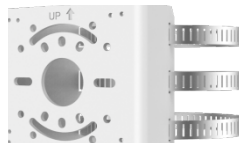

Power	DC 12V±25%, PoE (IEEE 802.3af) Power consumption: Max 4.5W
Power Interface	Ø 5.5 mm coaxial power plug
Dimensions	Φ 118 x 98mm (Ø4.6" x 3.9")
Weight	0.29kg(0.64lb)
Material	Metal + Plastic
Working Environment	-30 °C ~ 60 °C (-22 °F ~ 140 °F), Humidity: ≤95% RH (non-condensing)
Storage Environment	-30 °C ~ 60 °C (-22 °F ~ 140 °F), Humidity: ≤95% RH (non-condensing)
Surge Protection	4KV
Reset Button	N/A
Web Client Language	4 Languages English, Russian, Spanish, Vietnamese

Dimensions

Accessories

TR-JB03-I-IN

Junction Box for Plastic Turret Camera
(Support wiring from behind)

TR-JB07/WM03-G-IN

Wall Mounting Assembling Bracket For
32 Fix-dome&Mini Fix-dome&Plastic Turret Camera

TR-WM03-D-IN

Wall Mounting Bracket for 32 Fix-dome&Mini Fix-dome&Plastic Turret Camera

TR-A01-IN

NPT 3/4" Waterproof Cable Gland

TR-UP06-IN

Universal Pole Mounting Bracket

TR-UC08-C

Bullet&Dome Corner Mounting Bracket

TR-SE24-IN

Dome Pendant Mounting Pole 200m

TR-SE24-A-IN

Dome Pendant Mounting Pole 500m

TR-CM24-IN

Dome Pendant Mounting Bracket(Indoor)

Zhejiang Uniview Technologies Co., Ltd.

No. 369, Xietong Road, Xixing Sub-district, Binjiang District, Hangzhou City, 310051, Zhejiang Province, China (Zhejiang) Pilot Free Trade Zone, China