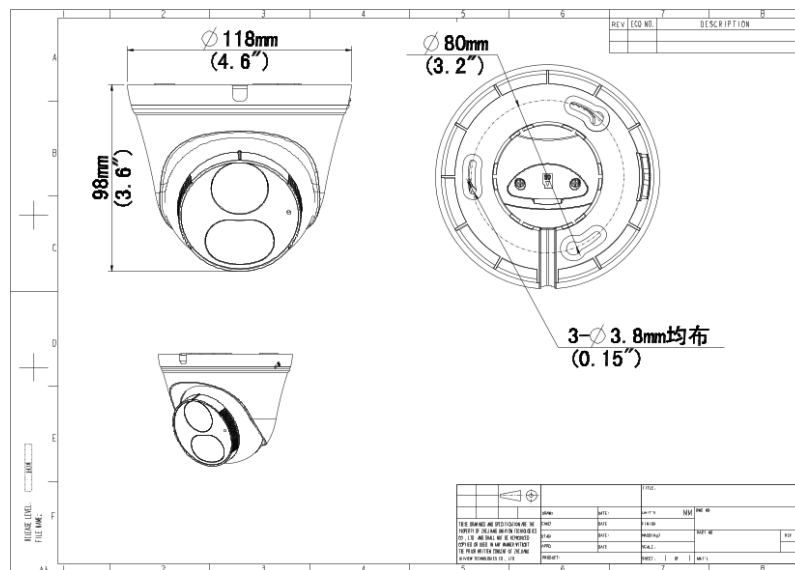

Power	DC 12V±25%, PoE (IEEE 802.3af) Power consumption: Max 4.5W
Power Interface	Ø 5.5 mm coaxial power plug
Dimensions	Φ 118 x 98mm (Ø4.6" x 3.9")
Weight	0.29kg(0.64lb)
Material	Metal + Plastic
Working Environment	-30 °C ~ 60 °C (-22 °F ~ 140 °F), Humidity: ≤95% RH (non-condensing)
Storage Environment	-30 °C ~ 60 °C (-22 °F ~ 140 °F), Humidity: ≤95% RH (non-condensing)
Surge Protection	4KV
Reset Button	N/A
Web Client Language	4 Languages English, Russian, Spanish, Vietnamese

Dimensions