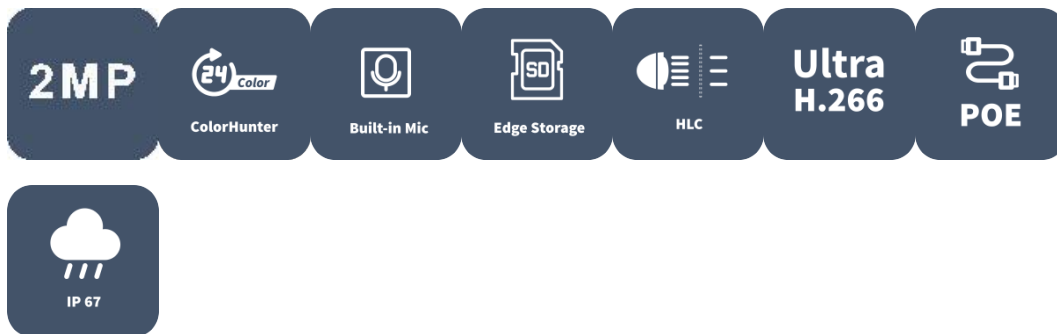

2MP HD ColorHunter Fixed Eyeball Network Camera

IPC3612LB-AF28K-DL

Features

- High quality image with 2MP, 1/2.9"CMOS sensor
- 2MP (1920*1080)@30/25fps; 720P (1280*720)@30/25fps
- Ultra H.265,H.265, H.264
- Built-in Mic
- Smart IR, up to 30m (98ft) IR distance
- Warm Light, up to 30m (98ft) warm light distance
- 2D/3D DNR (Digital Noise Reduction)
- Support 512GB Micro SD card
- IP67 protection
- Support PoE power supply

- 3-Axis

Specifications

Camera	Description
Max Resolution	2MP
Sensor	1/2.9" CMOS
Min. Illumination	Colour: 0.005 lux (F1.6, AGC ON) 0 Lux with light
Day/Night	IR-cut filter with auto switch (ICR)
Shutter	Auto/Manual, 1 ~ 1/100000s
Adjustment Angle	Pan: 0° ~ 360°, Tilt: 0° ~ 80°, Rotate: 0° ~ 360°
S/N	>52dB
WDR	DWDR
Lens	Description
Focal Length	2.8 mm
Iris Type	Fixed
Iris	F1.6
Field of View (H)	101.1°
Field of View (V)	55.0°
Field of View (D)	111.0°
Lens Type	Fixed
DORI	Description
DORI Distance(Lens)	2.8mm
DORI Distance(Detect)	45.0(147.6ft)
DORI Distance(Observe)	18.0(59.1ft)
DORI Distance(Recognize)	9.0(29.5ft)
DORI Distance(Identify)	4.5(14.8ft)
Illuminator	Description
Supplemental Light	Dual Light
Illumination Distance(IR)	30 m (98.4 ft)
Illumination Distance(Warm Light)	30 m (98.4 ft)