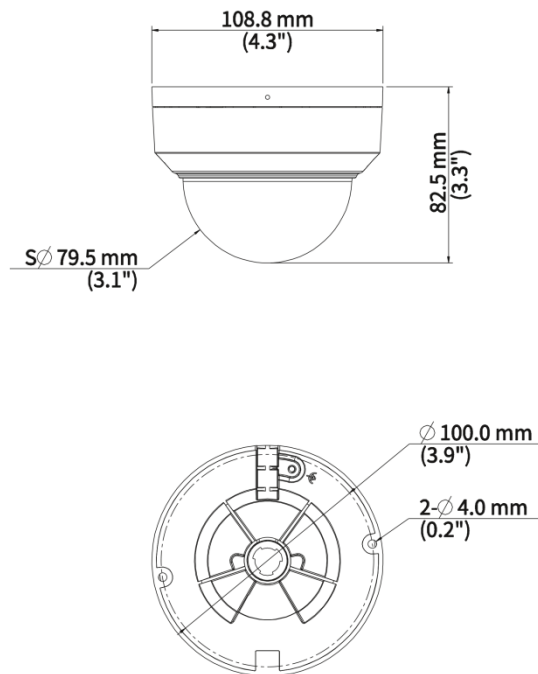

Power	DC 12 V±25%, PoE (IEEE 802.3af)
Power Interface	Ø5.5 mm coaxial power plug
Dimensions	Ø109 mm × 83 mm (Ø4.3" × 3.3") (Ø × H)
Weight	0.36 kg (0.79 lb.)
Material	Metal + Plastic
Working Environment	-30 °C to 60 °C (-22 °F to 140 °F), Humidity: ≤ 95% RH (non-condensing)
Storage Environment	-30 °C to 60 °C (-22 °F to 140 °F), Humidity: ≤ 95% RH (non-condensing)
Surge Protection	4 KV
Reset Button	N/A
Web Client Language	4 Languages: English, Russian, Spanish, Vietnamese

Dimensions

Accessories

TR-JB03-G-IN

Junction Box for Mini Fix-dome(Support wiring from behind)

HS-205S

Sunshade Shell for Fixed Focus Dome

TR-UM06-E-IN

Slant Mounting Bracket for Fixed Dome