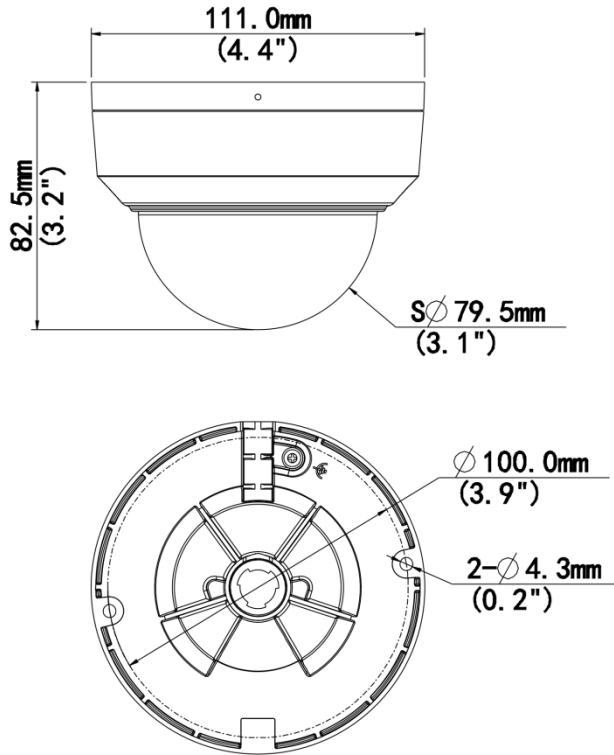

Dimensions

Accessories

TR-JB03-G-IN

Junction Box for Mini Fix-dome(Support wiring from behind)

HS-205S

Sunshade Shell for Fixed Focus Dome

TR-JB07/WM03-G-IN-V2

Wall Mounting Assembling Bracket For 32 Fix-dome&Mini Fix-dome&Plastic Turret Camera

TR-WM03-D-IN-V2

Wall Mounting Bracket for 32 Fix-dome&Mini Fix-dome&Plastic Turret Camera

TR-UM06-E-IN

Slant Mounting Bracket for Fixed Dome

TR-FM116

In-ceiling Bracket for Fix-dome