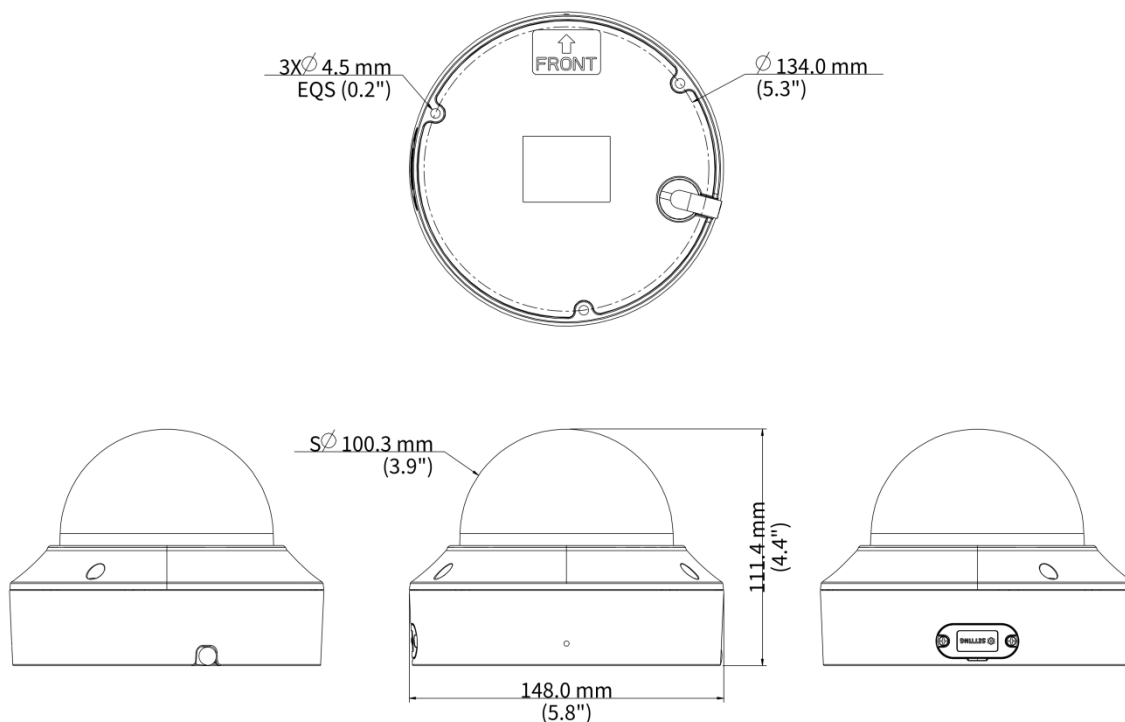

Dimensions

Accessories

TR-JB04-C-IN Junction Box for 323 Series Fix-dome(Support wiring from behind)	TR-JB07/WM04-B-IN-V2 4 Inch Back Hole Hemisphere Wall Mounting Assembling Bracket	TR-WM04-IN-V2 4 Inch Hemisphere Wall Mounting Bracket
TR-FM152-A-IN In-ceiling Bracket for 323 Series Fix-dome	TR-A01-IN NPT 3/4" Waterproof Cable Gland	TR-SM04-IN Switch Box Adapter for 323 Series Fix-dome