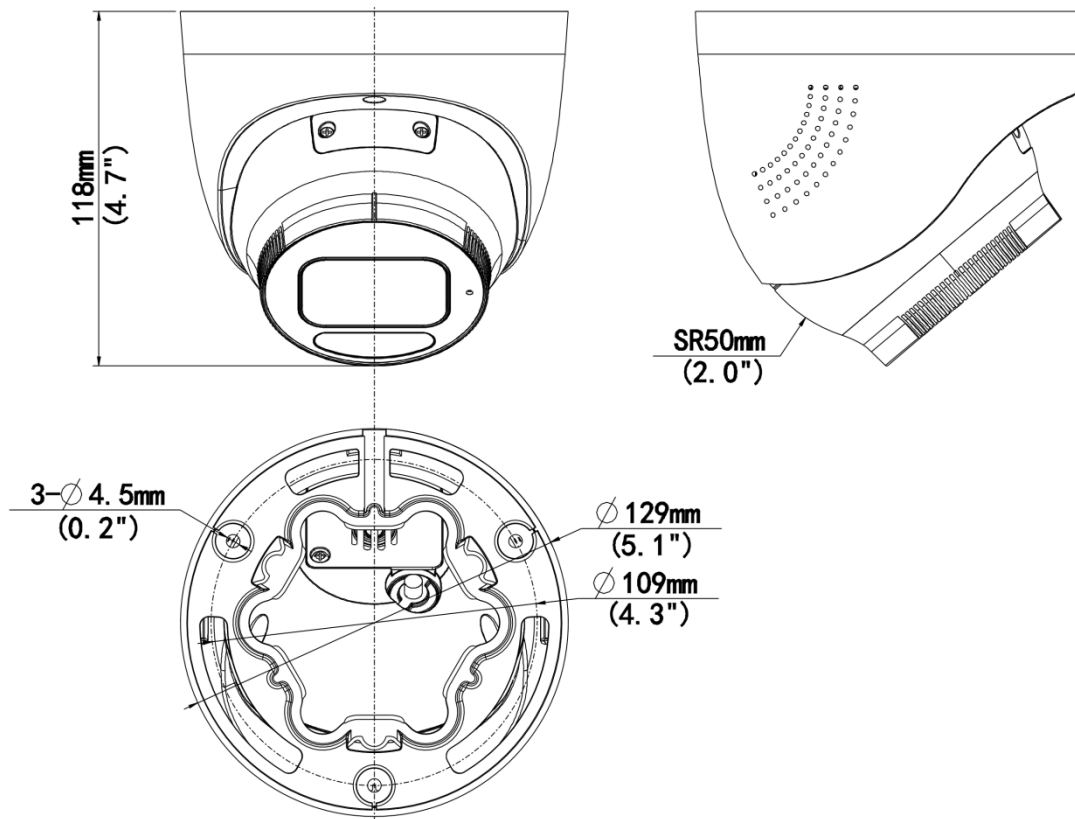

Weight	0.70kg (1.54lb)
Material	Metal
Working Environment	-30 °C to 60 °C (-22 °F to 140 °F), Humidity: ≤ 95% RH (non-condensing)
Storage Environment	-30 °C to 60 °C (-22 °F to 140 °F), Humidity: ≤ 95% RH (non-condensing)
Surge Protection	4 KV
Reset Button	Support
Web Client Language	20 Languages: Traditional Chinese, English, Simplified Chinese, Polish, German, Russian, French, Korean, Dutch, Czech, Portuguese (Europe), Portuguese (Brazil), Japanese, Thai, Turkish, Spanish (Latin America), Spanish (Europe), Hungarian, Italian, Vietnamese

Dimensions