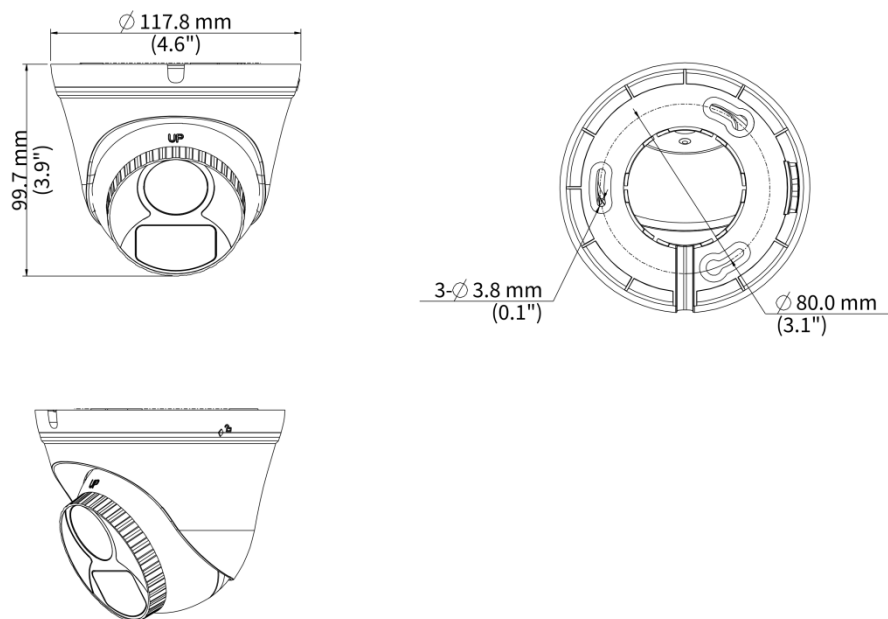

General	
Power	DC 12 V ± 25%
Power Consumption	MAX 3.6W
Mount	Wall Mount, Pole Mount, Corner Mount, Pendant Mount
Dimensions	Φ118mm*96mm (diameter*height)
Material	Plastic
Weight	182g(0.401lb)
OSD Menu Language	11 Languages: English, German, Spanish (Latin America), French, Italian, Japanese, Korean, Polish, Portuguese (Brazil), Russian, Turkish
Certification	
EMC	CE-EMC (EN 55032, EN 61000-3-3, EN IEC 61000-3-2, EN 55035), FCC (FCC 47 CFR part15 B)
Safety	CE-LVD (EN 62368-1)
Environment	CE-RoHS (2011/65/EU; (EU) 2015/863); WEEE (2012/19/EU)
Protection	IP67 (IEC 60529)

Dimensions