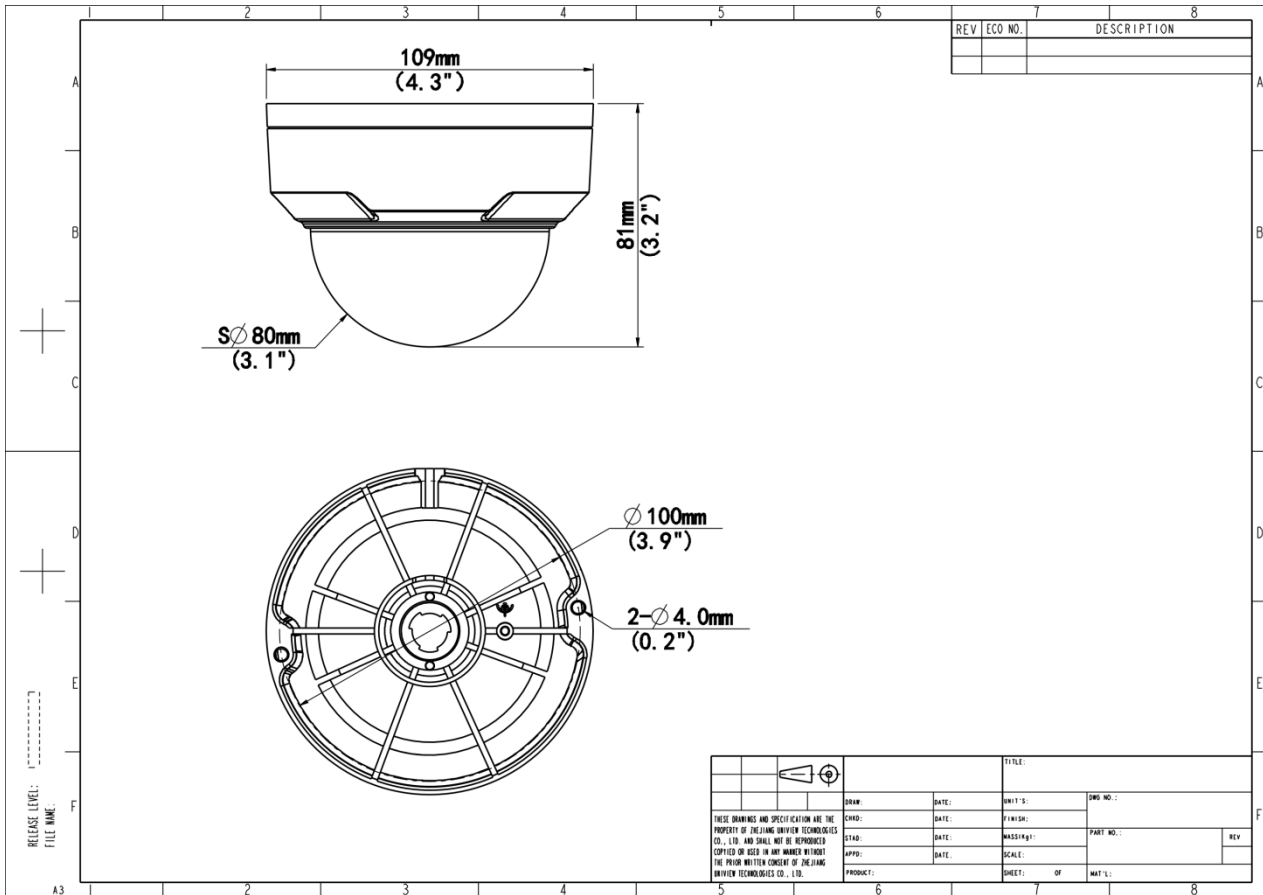

## Specifications

Model	IPC325LB-SF28-A	IPC325LB-SF40-A
Camera		

Max Resolution	5 MP	
Sensor	1/3.0" CMOS	
Min. Illumination	Colour: 0.01 lux (F2.1, AGC ON) 0 lux with IR on	
Day/Night	IR-cut filter with auto switch (ICR)	
Shutter	Auto/Manual, 1 ~ 1/100000s	
Adjustment Angle	Pan: 3° ~ 360°, Tilt: 0° ~ 68°	
S/N	>52 dB	
WDR	DWDR	
<b>Lens</b>		
Focal Length	2.8 mm	4.0 mm
Iris Type	Fixed	
Iris	F2.1	
Field of View (H)	97.0°	79.0°
Field of View (V)	52.2°	42.3°
Field of View (D)	107.5°	85.1°
<b>DORI</b>		
DORI Distance (Lens)	2.8mm	4.0mm
DORI Distance (Detect)	63.0m(206.7ft)	90.0m(295.3ft)
DORI Distance (Observe)	25.2m(82.7ft)	36.0m(118.1ft)
DORI Distance (Recognize)	12.6m(41.3ft)	18.0m(59.1ft)
DORI Distance (Identify)	6.3m(20.7ft)	9.0m(29.5ft)
<b>Illuminator</b>		
Supplemental Light	IR	
Illumination Distance (IR)	30 m (98.4 ft)	
Wavelength	850 nm	
IR On/Off Control	Auto/Manual	
<b>Video</b>		
Video Compression	Ultra 265, H.265, H.264, MJPEG	
H.264 Code Profile	Baseline profile, Main profile, High profile	

## Dimensions

Aggregate product size diagram using IPC325LB-SF28-A as an example