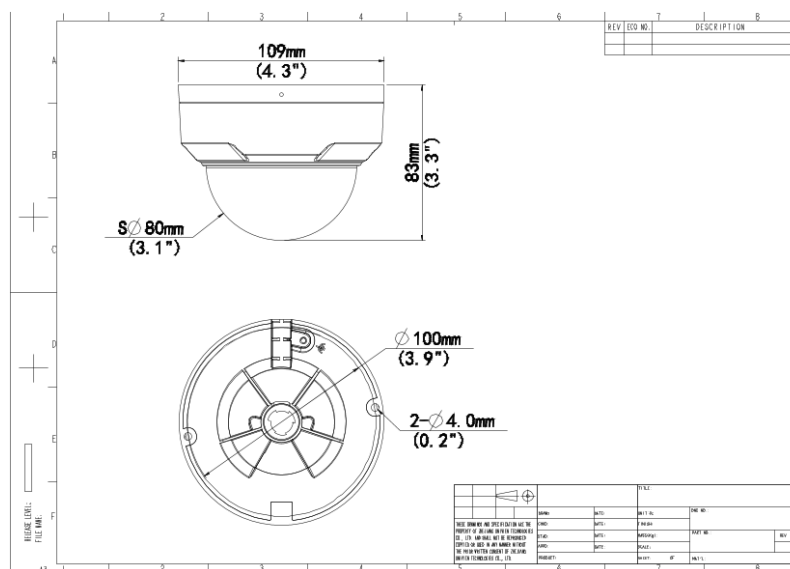

Weight	0.28kg(0.62lb)
Material	Metal + Plastic
Working Environment	-30 °C ~ 60 °C (-22 °F ~ 140 °F), Humidity: ≤95% RH (non-condensing)
Storage Environment	-30 °C ~ 60 °C (-22 °F ~ 140 °F), Humidity: ≤95% RH (non-condensing)
Surge Protection	4KV
Reset Button	N/A
Web Client Language	1 Language English

Dimensions

Accessories

TR-JB03-G-IN

Junction Box for Mini Fix-dome(Support wiring from behind)

TR-JB07/WM03-G-IN

Wall Mounting Assembling Bracket For 32 Fix-dome&Mini Fix-dome&Plastic Turret Camera

TR-WM03-D-IN

Wall Mounting Bracket for 32 Fix-dome&Mini Fix-dome&Plastic Turret Camera