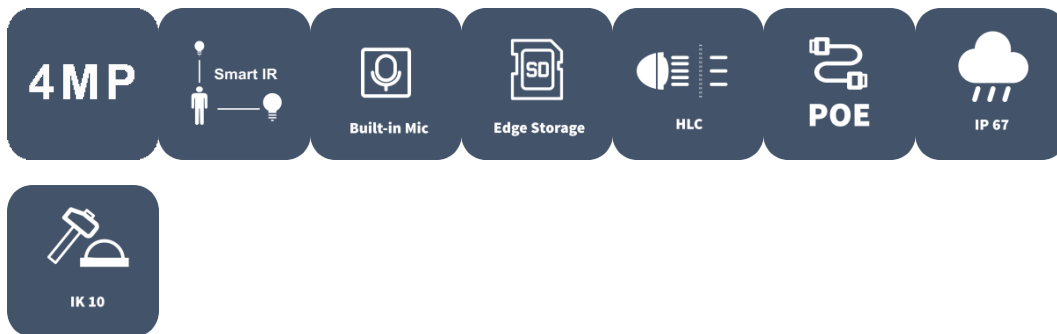

4MP Fixed IR Dome Network Camera

IPC324LB-ASF28K-A

Features

- High quality image with 4MP, 1/3"CMOS sensor
- 4MP (2560*1440)@25/20fps; 3MP (2304*1296)@30/25fps; 2MP (1920*1080)@30/25fps
- Ultra 265, H.265, H.264
- Built-in Mic
- Smart IR, up to 30m (98ft) IR distance
- Day/night functionality
- 2D/3D DNR (Digital Noise Reduction)
- Support Micro SD card
- IP67 protection
- IK10 vandal resistant
- DC12V or PoE(IEEE 802.3af) power supply
- 2-Axis

Network	Description
Protocols	IPv4; IGMP; ICMP; ARP; TCP; UDP; DHCP; RTP; RTSP; RTCP; RTMP; DNS; DDNS; NTP; FTP; UPnP; HTTP; HTTPS; QoS; SSL/TLS; SMTP; SNMP
Compatible Integration	ONVIF (Profile S, Profile T) ; API; SDK
User/Host	Up to 32 users. 3 user levels: administrator, common user and operator
Security	Password Protection; Strong Password; HTTPS Encryption; Export Operation Logs; Basic and Digest Authentication for RTSP; Digest Authentication for HTTP; WSSE and Digest Authentication for ONVIF
Client	UNV-Link; UNV-Link Pro; EZStation
Web Browser	Plug-in required live view: IE 10 and above, Chrome 45 and above, Firefox 52 and above, Edge 79 and above; Plug-in free live view: Chrome 57.0 and above, Firefox 58.0 and above, Edge 16 and above
Interface	Description
Audio I/O	N/A
Alarm I/O	N/A
Serial Port	N/A
Built-in Mic	Support
Built-in Speaker	N/A
WIFI	N/A
Network	1 x RJ45 10M/100M Base-TX Ethernet
Video Output	N/A
Certification	Description
EMC	CE-EMC (EN 55032, EN 61000-3-3, EN IEC 61000-3-2, EN 55035) FCC (FCC 47 CFR part15 B)
Safety	CE LVD (EN 62368-1) UL/CUL (UL 62368-1, CAN/CSA C22.2 No. 62368-1)
Environment	CE-RoHS (2011/65/EU;(EU)2015/863); WEEE (2012/19/EU);
Protection	IP67 (IEC 60529) IK10 (IEC 62262)
General	Description
Power	DC 12V ±25%, PoE (IEEE 802.3af)
Power Interface	Ø 5.5 mm coaxial power plug
Dimensions	Ø118 x 95mm (Ø4.6" x 3.8") (Ø x H)