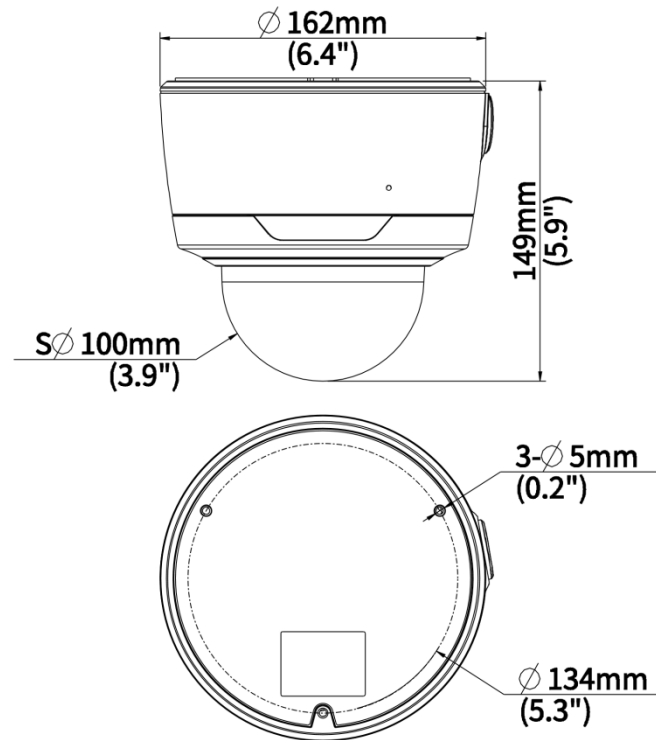

	Chrome 57+, Firefox 58+, Edge 16+
<b>Interface</b>	
Audio I/O	1 Input: impedance 35 kΩ, amplitude 2 V [p-p], 1 Output: impedance 600 Ω, amplitude 2 V [p-p]
Alarm I/O	1/1
Serial Port	N/A
Built-in Mic	Support
Built-in Speaker	N/A
WIFI	N/A
Network	1 × RJ45 10 M/100 M Base-TX Ethernet
Video Output	N/A
<b>Certification</b>	
EMC	CE-EMC (EN 55032, EN 61000-3-3, EN IEC 61000-3-2, EN 50130) FCC (FCC 47 CFR part15 B)
Safety	CE-LVD (EN 62368-1) CB (IEC 62368-1) UL/CUL (UL 62368-1, CAN/CSA C22.2 No. 62368-1)
Environment	CE-RoHS (2011/65/EU;(EU)2015/863); WEEE (2012/19/EU)
Protection	IP67 (IEC 60529) IK10 (IEC 62262)
<b>General</b>	
Power	DC 12 V±25%, PoE (IEEE 802.3af)
Power Consumption	Max. 8.0 W
Power Interface	Ø5.5 mm coaxial power plug
Dimensions	Ø162 mm × 149 mm (Ø6.4" × 5.9") (Ø × H)
Weight	1.36 kg (2.99 lb.)
Material	Metal
Working Environment	-30 °C to 60 °C (-22 °F to 140 °F), Humidity: ≤ 95% RH (non-condensing)
Storage Environment	-30 °C to 60 °C (-22 °F to 140 °F), Humidity: ≤ 95% RH (non-condensing)
Surge Protection	6 KV
Reset Button	Support
Web Client Language	20 Languages: Traditional Chinese, English, Simplified Chinese, Polish, German, Russian, French, Korean, Dutch, Czech, Portuguese (Europe), Portuguese (Brazil), Japanese, Thai, Turkish, Spanish (Latin America), Spanish (Europe), Hungarian, Italian, Vietnamese

## Dimensions