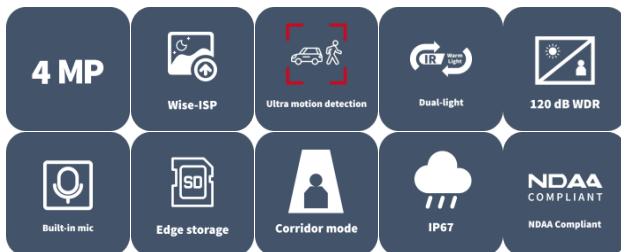

4MP WDR Dual-light VF Bullet NetWork Camera IPC2324LE-ADZK-DL3

Features

- High quality image with 4 MP, 1/3.0" CMOS sensor
- 4 MP (2688 × 1520)@25/20 fps; 4 MP (2560 × 1440)@25/20 fps; 3 MP (2304 × 1296)@30/25 fps; 1080P (1920 × 1080)@30/25 fps
- Ultra 265, H.265, H.264, MJPEG (Sub Stream Only)
- Wise-ISP technology ensures 24-hour full-color images
- Support cross line, intrusion detection (based on human body detection)
- Support ultra motion detection (human/ vehicle detection)
- 120 dB true WDR technology enables clear image in strong light scene
- Built in mic
- Supports 9:16 corridor mode
- Smart IR, up to 50 m (164.0 ft.) IR distance
- Warm light, up to 50 m (164.0 ft.) warm light distance
- IP67 protection
- MicroSD, up to 512 GB

Built-in Speaker	N/A
WIFI	N/A
Network	1 × RJ45 10 M/100 M Base-TX Ethernet
Video Output	N/A
Certification	
EMC	CE-EMC (EN 55032, EN 61000-3-3, EN IEC 61000-3-2, EN 50130-4) FCC (FCC 47 CFR part15 B)
Safety	CE-LVD (EN 62368-1) UL/CUL (UL 62368-1, CAN/CSA C22.2 No. 62368-1)
Environment	CE-RoHS (2011/65/EU ; (EU) 2015/863) ; WEEE (2012/19/EU)
Protection	IP67 (IEC 60529)
General	
Power	DC 12 V±25%, PoE (IEEE 802.3af)
Power Consumption	Max. 6.1 W
Power Interface	Ø5.5 mm coaxial power plug
Dimensions	206.0 mm × 73.0 mm × 73.0 mm (8.1" × 2.9" × 2.9") (L × W × H)
Weight	0.53 kg (1.17 lb)
Working Environment	-30 °C to 60 °C (-22 °F to 140 °F), Humidity: ≤ 95% RH (non-condensing)
Storage Environment	-30 °C to 60 °C (-22 °F to 140 °F), Humidity: ≤ 95% RH (non-condensing)
Material	Graphene + Metal
Surge Protection	4 KV
Reset Button	Support
Web Client Language	14 Languages: English, Simplified Chinese, Polish, German, Russian, French, Korean, Dutch, Czech, Portuguese, Spanish, Spanish (Europe), Italian, Turkish