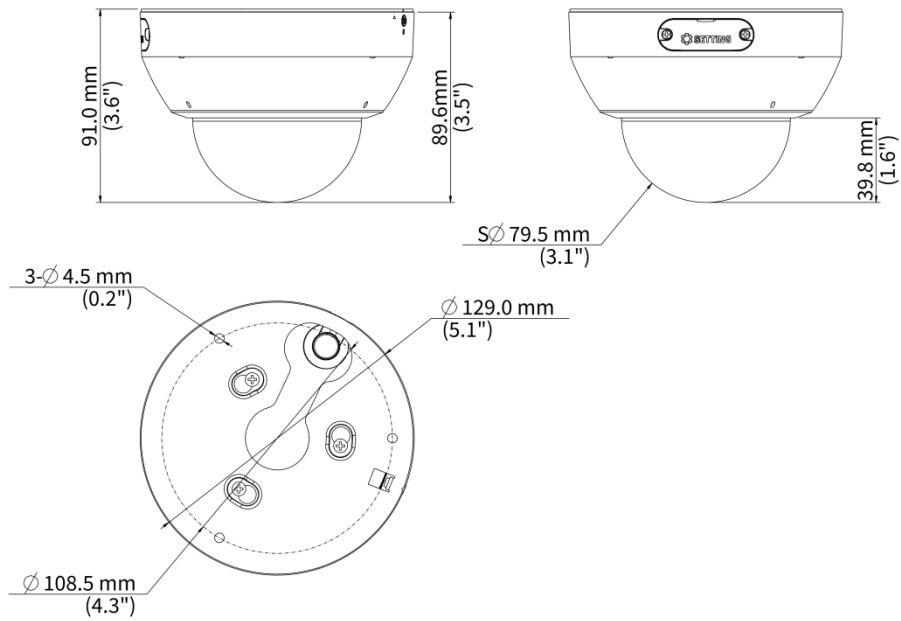

Dimensions