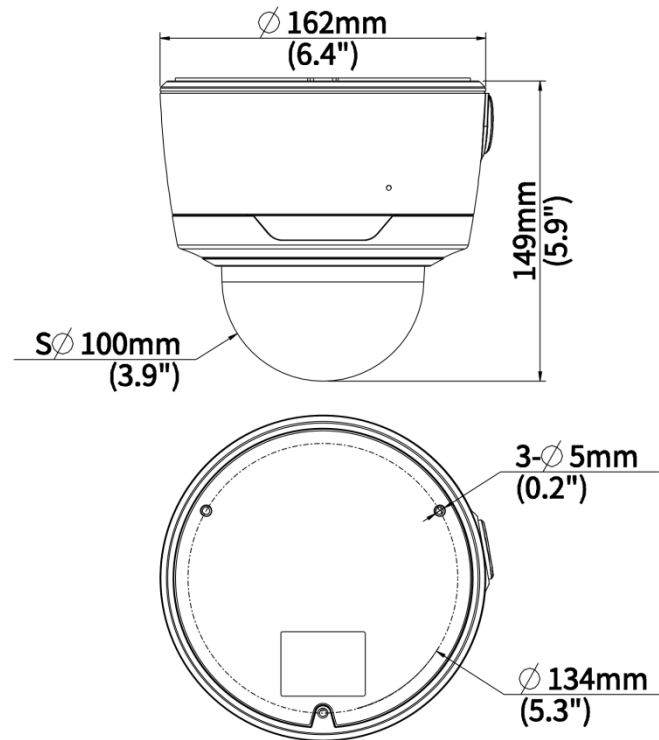

	Chrome 57+, Firefox 58+, Edge 16+
Interface	
Audio I/O	1 Input: impedance 35 kΩ, amplitude 2 V [p-p], 1 Output: impedance 600 Ω, amplitude 2 V [p-p]
Alarm I/O	1/1
Serial Port	N/A
Built-in Mic	Support
Built-in Speaker	N/A
WIFI	N/A
Network	1 × RJ45 10 M/100 M Base-TX Ethernet
Video Output	N/A
Certification	
EMC	CE-EMC (EN 55032, EN 61000-3-3, EN IEC 61000-3-2, EN 50130) FCC (FCC 47 CFR part15 B)
Safety	CE-LVD (EN 62368-1) CB (IEC 62368-1) UL/CUL (UL 62368-1, CAN/CSA C22.2 No. 62368-1)
Environment	CE-RoHS (2011/65/EU;(EU)2015/863); WEEE (2012/19/EU)
Protection	IP67 (IEC 60529) IK10 (IEC 62262)
General	
Power	DC 12 V±25%, PoE (IEEE 802.3af)
Power Consumption	Max. 8.0 W
Power Interface	Ø5.5 mm coaxial power plug
Dimensions	Ø162 mm × 149 mm (Ø6.4" × 5.9") (Ø × H)
Weight	1.36 kg (2.99 lb.)
Material	Metal
Working Environment	-30 °C to 60 °C (-22 °F to 140 °F), Humidity: ≤ 95% RH (non-condensing)
Storage Environment	-30 °C to 60 °C (-22 °F to 140 °F), Humidity: ≤ 95% RH (non-condensing)
Surge Protection	6 KV
Reset Button	Support
Web Client Language	20 Languages: Traditional Chinese, English, Simplified Chinese, Polish, German, Russian, French, Korean, Dutch, Czech, Portuguese (Europe), Portuguese (Brazil), Japanese, Thai, Turkish, Spanish (Latin America), Spanish (Europe), Hungarian, Italian, Vietnamese

Dimensions

Accessories

TR-SE24-IN	TR-SE24-A-IN	TR-CM24-IN
Dome Pendant Mounting Pole 200mm	Dome Pendant Mounting Pole 500mm	Dome Pendant Mounting Bracket(Indoor)
TR-UF45-E-IN	TR-UF45-A-IN	TR-SE45-IN
Adapter for 323 Series Fix-dome	Dome Indoor Ceiling Mounting Pedestal	Dome Ceiling Mounting Pole 200