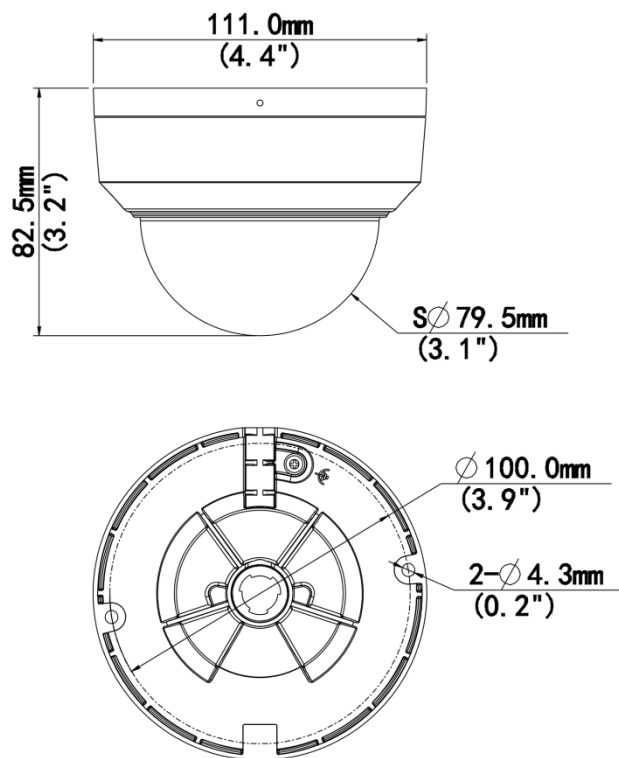

## Specifications

Model	IPC324LB-AF28K-A2
<b>Camera</b>	
Max Resolution	4 MP
Sensor	1/3.0" CMOS
Min. Illumination	Color: 0.01 Lux (F2.0, AGC ON), 0 Lux with IR on
Day/Night	IR-cut filter with auto switch (ICR)
Shutter	Auto/Manual, 1 to 1/100000 s
Adjustment Angle	Pan: 3° to 360°, Tilt: 0° to 75°
S/N	> 52 dB
WDR	DWDR
<b>Lens</b>	
Focal Length	2.8 mm
Iris Type	Fixed
Iris	F2.0
Field of View (H)	94.3°
Field of View (V)	52.2°
Field of View (D)	99.6°
Lens Type	Fixed
<b>DORI</b>	
DORI Distance (Lens)	2.8 mm
DORI Distance (Detect)	63.0 m (206.7 ft.)
DORI Distance (Observe)	25.2 m (82.7 ft.)
DORI Distance (Recognize)	12.6 m (41.3 ft.)
DORI Distance (Identify)	6.3 m (20.7 ft.)
<b>Illuminator</b>	
Supplemental Light	IR
Illumination Distance (IR)	30 m (98.4 ft.)
Wavelength	850 nm
IR On/Off Control	Auto/Manual
<b>Video</b>	
Video Compression	Ultra 265, H.265, H.264
H.264 Code Profile	Baseline profile, Main profile, High profile
Frame Rate	Main Stream: 4 MP (2560 × 1440), max. 25 fps; 3 MP (2304 × 1296), max. 30 fps; 1080P (1920 × 1080), max. 30 fps; Sub Stream: D1 (720 × 576), max. 30 fps; 640 × 360, max. 30 fps; 2CIF (704 × 288), max. 30 fps; CIF (352 × 288), max. 30 fps
Video Bit Rate	128 Kbps to 6144 Kbps
U-code	Support
OSD	Up to 4 OSDs
Privacy Mask	Up to 4 areas
ROI	Support

## Dimensions