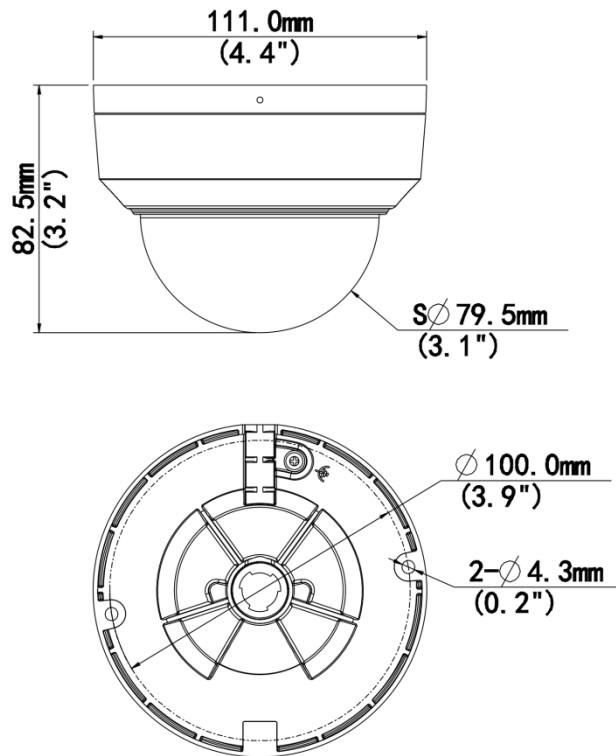

## Specifications

Model	IPC328LE-ADF28K-H	IPC328LE-ADF40K-H
Camera		

Max Resolution	8 MP	
Sensor	1/2.8" CMOS	
Min. Illumination	Support Easystar: Colour: 0.005 lux ( F1.6, AGC ON) 0 Lux with IR on	
Day/Night	IR-cut filter with auto switch (ICR)	
Shutter	Auto/Manual, 1 ~ 1/100000s	
Adjustment Angle	Pan: 8° ~ 360°, Tilt: 0° ~ 68°, Rotate: 10° ~ 360°	
S/N	>52 dB	
WDR	120 dB	
<b>Lens</b>		
Focal Length	2.8 mm	4.0 mm
Iris Type	Fixed	
Iris	F1.6	
Field of View (H)	98.7°	83.1°
Field of View (V)	53.9°	48.0°
Field of View (D)	103.6°	86.5°
<b>DORI</b>		
DORI Distance (Lens)	2.8mm	4.0mm
DORI Distance (Detect)	86.9m(285.1ft)	124.1m(407.3ft)
DORI Distance (Observe)	34.8m(114.0ft)	49.7m(162.9ft)
DORI Distance (Recognize)	17.4m(57.0ft)	24.8m(81.5ft)
DORI Distance (Identify)	8.7m(28.5ft)	12.4m(40.7ft)
<b>Illuminator</b>		
Supplemental Light	IR	
Illumination Distance (IR)	30 m (98.4 ft)	
Wavelength	850 nm	
IR On/Off Control	Auto/Manual	
<b>Video</b>		
Video Compression	Ultra 265, H.265, H.264, MJPEG	
H.264 Code Profile	Baseline profile, Main profile, High profile	
Frame Rate	Main Stream: 8MP (3840*2160), Max 20fps; 5MP (3072*1728), Max 30fps; 4MP (2560*1440), Max 30fps; 1080P (1920*1080), Max 30fps; 720P (1280*720), Max 30fps; Sub Stream: 1080P (1920*1080), Max 30fps; 720P (1280*720), Max 30fps; D1 (720*576), Max 30fps; 640*360, Max 30fps; 2CIF(704*288), Max 30fps; CIF(352*288), Max 30fps;	
Video Bit Rate	128 Kbps to 16 Mbps	

## Dimensions