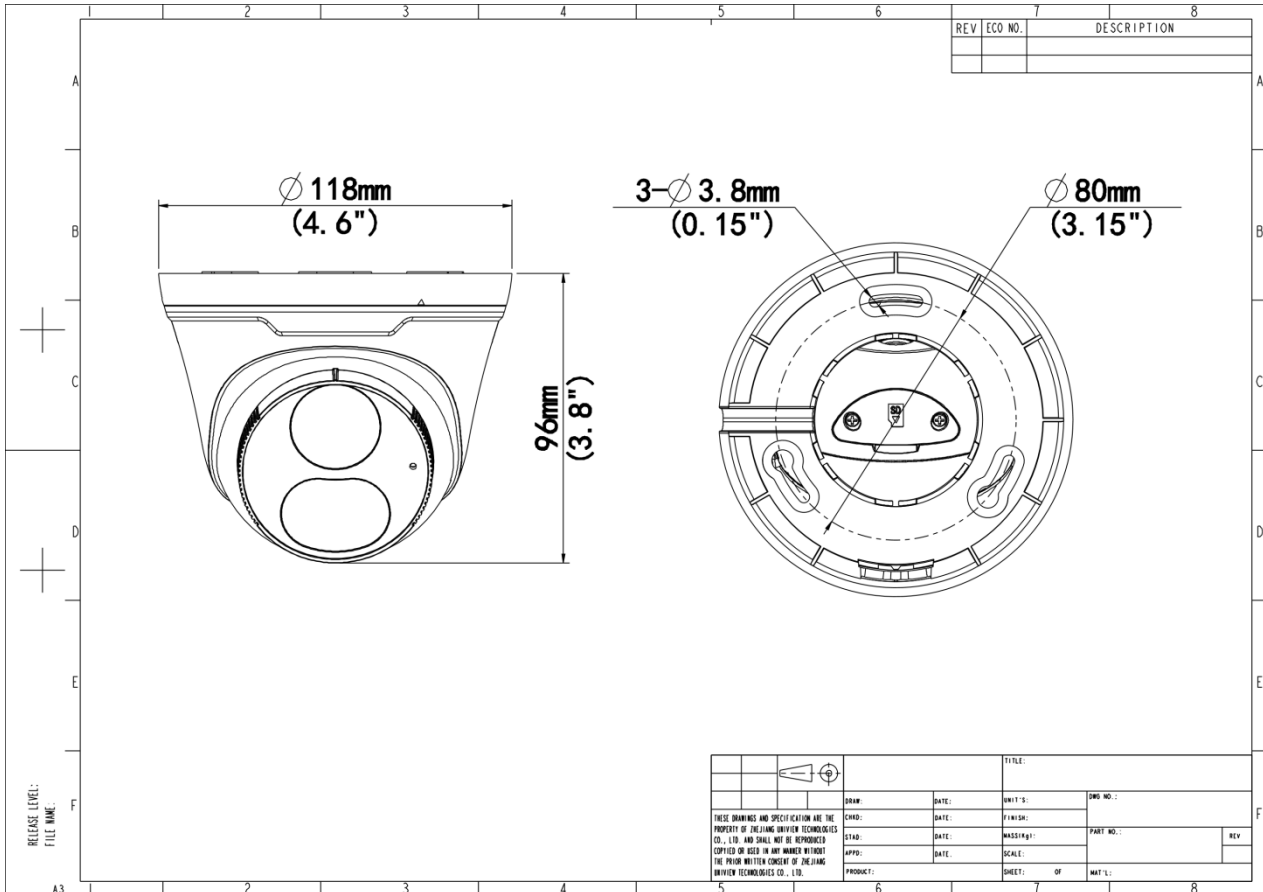

Accessories

TR-JB03-I-IN

Junction Box for Plastic Turret Camera (Support wiring from behind)

TR-CM24-IN

Dome Pendant Mounting Bracket (Indoor)

TR-SE24-A-IN

Dome Pendant Mounting Pole 500m

TR-UC08-C

Bullet & Dome Corner Mounting Bracket

TR-SE24-IN

Dome Pendant Mounting Pole 200m

TR-UP06-IN

Universal Pole Mounting Bracket