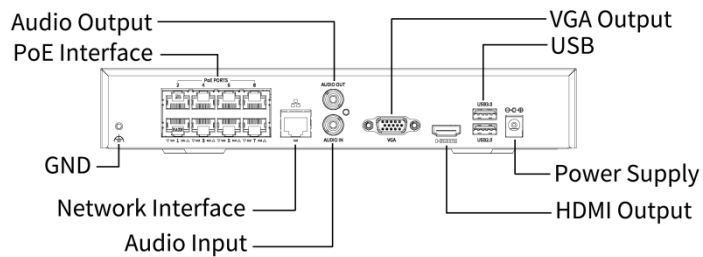

Network Interface	1 RJ45 10 M/100 M self-adaptive Ethernet Interface	
Network Working Mode	Single port, not involved	
USB	Front panel: 1 × USB2.0, Rear panel: 1 × USB3.0	
RS485	N/A	
RS232	N/A	
Alarm In	N/A	
Alarm Out	N/A	
Power Supply	DC 48 V/1.35 A	DC 52 V/1.8 A
PoE		
PoE Interface	4 RJ45 10 M/100 M self-adaptive Ethernet Interface	8 RJ45 10 M/100 M self-adaptive Ethernet Interface
Max Power	Max 30 W for single port, Max 50 W in total	Max 30 W for single port, Max 75 W in total
Supported Standard	IEEE 802.3at, IEEE 802.3af	
Working Environment		
Working Temperature	-10 °C to 50 °C (14 °F to 122 °F)	
Working Humidity	≤ 90% RH (non-condensing)	
Power Consumption (without HDD)	≤ 8W	
Dimensions		
Weight (without HDD)	≤ 1Kg (2.2lb)	
Height	1U	
Dimensions	260mm ×215mm × 46.6mm (10.2" ×8.5" ×1.8")	
Certification		
Certification	CE; FCC; UL; RoHS; WEEE	
CE	EN 55032, EN 61000-3-3, EN IEC 61000-3-2, EN 55035	
FCC	Part15 Subpart B	

Dimensions

Accessories

RM-1U-260

1 HDD 1U NVR Rack Mount

Rear Panel

Zhejiang Uniview Technologies Co., Ltd.

No. 369, Xietong Road, Xixing Sub-district, Binjiang District, Hangzhou City, 310051, Zhejiang Province, China (Zhejiang) Pilot Free Trade Zone, China