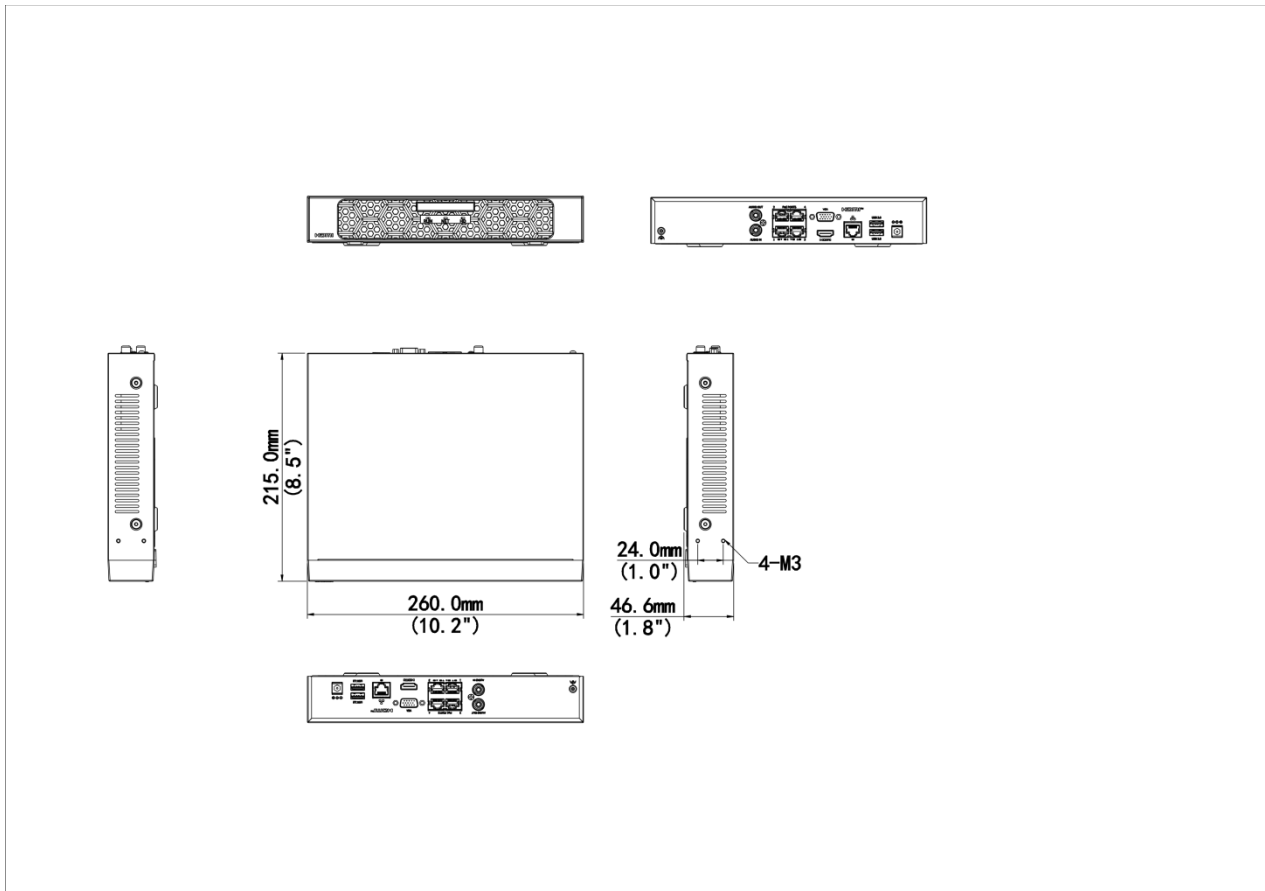

Dimensions

Accessories

RM-1U-260

1 HDD 1U NVR Rack Mount