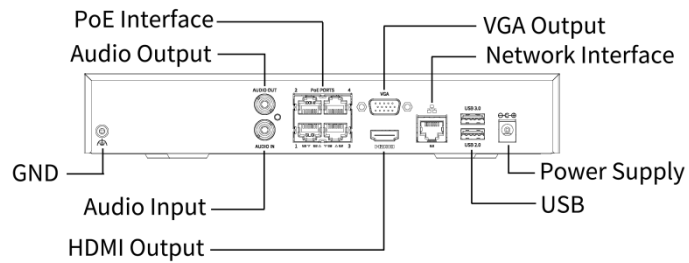

Network Interface	1 RJ45 10 M/100 M self-adaptive Ethernet Interface	
Network Working Mode	Single port, not involved	
USB	Front panel: 1 × USB2.0, Rear panel: 1 × USB3.0	
RS485	N/A	
RS232	N/A	
Alarm In	N/A	
Alarm Out	N/A	
Power Supply	DC 48 V/1.35 A	DC 52 V/1.8 A
PoE		
PoE Interface	4 RJ45 10 M/100 M self-adaptive Ethernet Interface	8 RJ45 10 M/100 M self-adaptive Ethernet Interface
Max Power	Max 30 W for single port, Max 50 W in total	Max 30 W for single port, Max 75 W in total
Supported Standard	IEEE 802.3at, IEEE 802.3af	
Working Environment		
Working Temperature	-10 °C to 50 °C (14 °F to 122 °F)	
Working Humidity	≤ 90% RH (non-condensing)	
Power Consumption (without HDD)	≤ 8W	
Dimensions		
Weight (without HDD)	≤ 1Kg (2.2lb)	
Height	1U	
Dimensions	260mm ×215mm × 46.6mm (10.2" ×8.5" ×1.8")	
Certification		
Certification	CE; FCC; UL; RoHS; WEEE	
CE	EN 55032, EN 61000-3-3, EN IEC 61000-3-2, EN 55035	
FCC	Part15 Subpart B	

Dimensions

Accessories

RM-1U-260

1 HDD 1U NVR Rack Mount

Rear Panel

Zhejiang Uniview Technologies Co., Ltd.

No. 369, Xietong Road, Xixing Sub-district, Binjiang District, Hangzhou City, 310051, Zhejiang Province, China (Zhejiang) Pilot Free Trade Zone, China