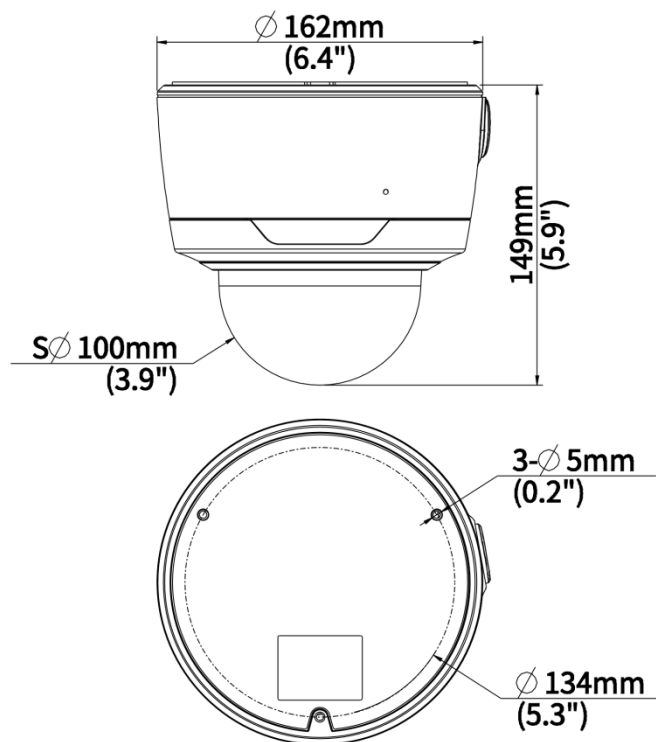

- Supports 512 G Micro SD card
- IK10 vandal resistant and IP67 protection

Specifications

Model	IPC3734SS-ADZK-I1
Camera	
Max Resolution	4 MP
Sensor	1/3"CMOS
Min. Illumination	Colour: 0.002 lux (F1.2, AGC ON) 0 lux with IR on
Day/Night	IR-cut filter with auto switch (ICR)
Shutter	Auto/Manual, 1 ~ 1/100000s
Adjustment Angle	Pan: 3° ~ 360°, Tilt: 0° ~ 68°, Rotate: 3° ~ 360°
S/N	>56 dB
WDR	130 dB
Lens	
Focal Length	2.7 to 13.5 mm
Iris Type	Fixed
Iris	F1.2
Field of View (H)	103.8°~ 29.7°
Field of View (V)	56.7°~ 16.7°
Field of View (D)	108.3°~ 33.7°
Lens Type	Motorized
DORI	
DORI Distance (Lens)	2.7mm, 13.5mm
DORI Distance (Detect)	60.8m(199ft), 303.8m(996.7ft)
DORI Distance (Observe)	24.3m(79.7ft), 121.5m(398.6ft)
DORI Distance (Recognize)	12.2m(40ft), 60.8m(199.5ft)
DORI Distance (Identify)	6.1m(20ft), 30.4m(99.7ft)
Illuminator	
Supplemental Light	IR

Dimensions

Accessories

TR-WM04-IN

4 Inch Hemisphere Wall Mounting Bracket

TR-UP06-IN

Universal Pole Mounting Bracket

TR-SE24-IN

Dome Pendant Mounting Pole 200mm