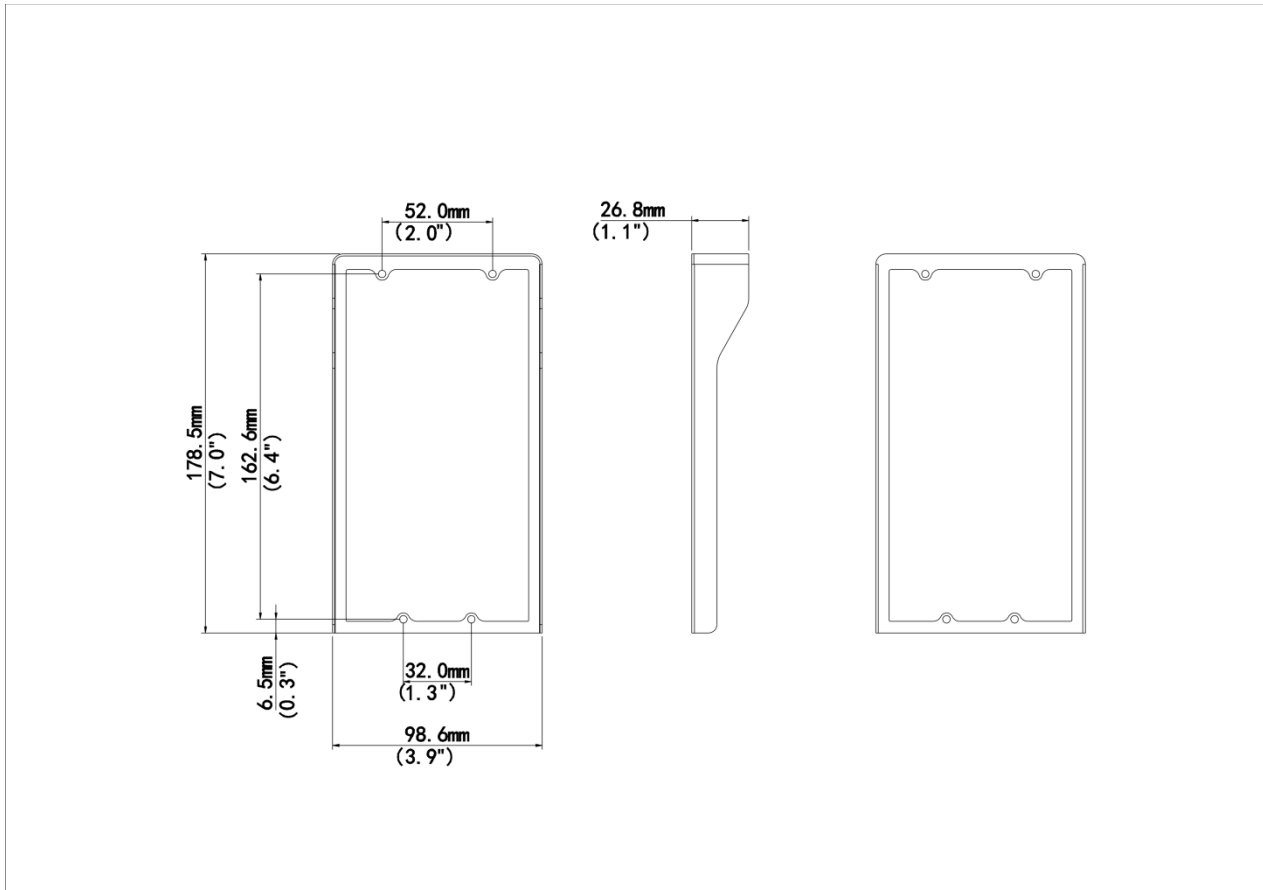

Sunshade

EP-CS202

Overview

EP-CS202 is a sunshade used for villa door stations.

Features

- Compatible with OEU-202S-HMK2 and OEU-202S-HMK4 villa door stations.

Specifications

Model	EP-CS202
Hardware Specification	
Material	Metal
Dimensions (L x W x H)	98.6mm x 26.8mm x 178.5mm
Mount Method	Wall mount
Weight	84.4g
Specification Index	
Application Scenario	Indoor, outdoor

Ordering Info

Product Model	Description
EP-CS202	202 Door Stations Sunshade(Metal)

Dimensions

Zhejiang Uniview Technologies Co., Ltd.

No. 369, Xietong Road, Xixing Sub-district, Binjiang District, Hangzhou City, 310051, Zhejiang Province, China