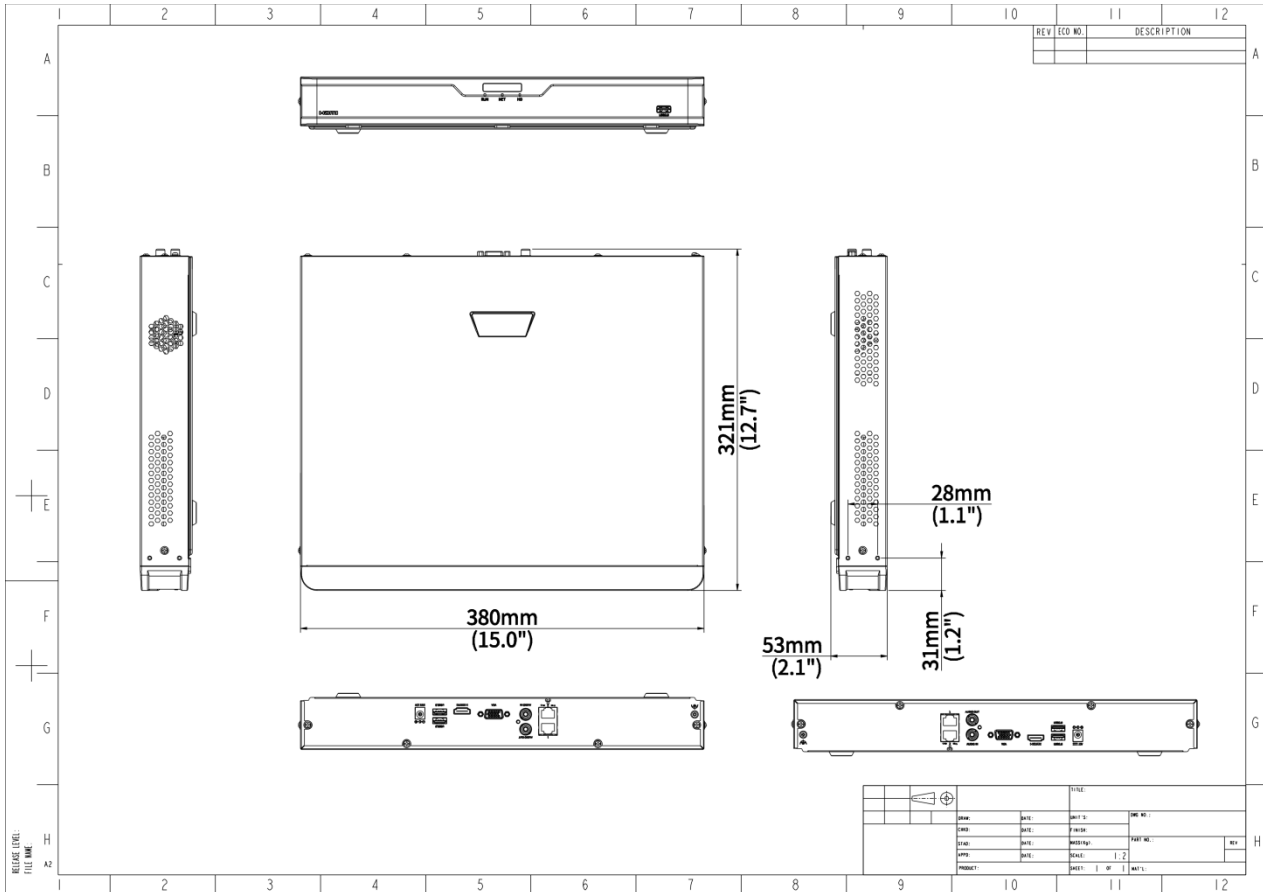

USB	Front panel: 1 × USB2.0, Rear panel: 1 × USB2.0, 1 × USB3.0
RS485	N/A
RS232	N/A
Alarm In	N/A
Alarm Out	N/A
Power Supply	DC 12 V/3 A
Working Environment	
Working Temperature	-10 °C ~ + 55 °C (+14 °F ~ +131 °F)
Working Humidity	≤ 90% RH (non-condensing)
Power Consumption (without HDD)	≤ 12W
Dimensions	
Weight (without HDD)	≤ 2Kg (4.4lb)
Dimensions	380mm × 315mm × 53mm (15.0"×12.4"×2.1")
Certification	
Certification	CE; FCC; UL; RoHS; WEEE
CE	EN 55032, EN 61000-3-3, EN IEC 61000-3-2, EN 55035
FCC	Part15 Subpart B

Dimensions

Aggregate product size diagram using "main model" as an example

Accessories

RM-1U-380

2 HDD 1U NVR Rack Mount

Rear Panel

Zhejiang Uniview Technologies Co., Ltd.

No. 369, Xietong Road, Xixing Sub-district, Binjiang District, Hangzhou City, 310051, Zhejiang Province, China (Zhejiang) Pilot Free Trade Zone, China