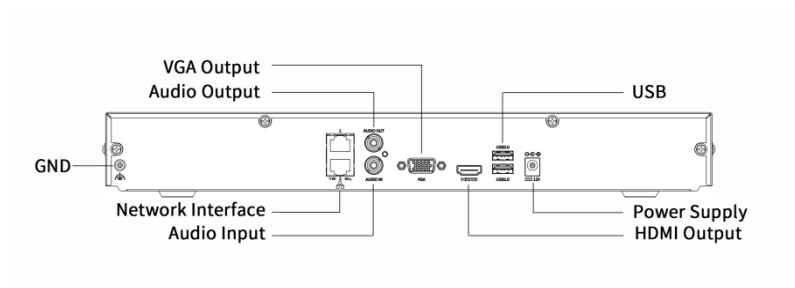

USB	Front panel: 1 × USB2.0, Rear panel: 1 × USB2.0, 1 × USB3.0
RS485	N/A
RS232	N/A
Alarm In	N/A
Alarm Out	N/A
Power Supply	DC 12 V/3 A
Working Environment	
Working Temperature	-10 °C ~ + 55 °C (+14 °F ~ +131 °F)
Working Humidity	≤ 90% RH (non-condensing)
Power Consumption (without HDD)	≤ 12W
Dimensions	
Weight (without HDD)	≤ 2Kg (4.4lb)
Dimensions	380mm × 315mm × 53mm (15.0"×12.4"×2.1")
Certification	
Certification	CE; FCC; UL; RoHS; WEEE
CE	EN 55032, EN 61000-3-3, EN IEC 61000-3-2, EN 55035
FCC	Part15 Subpart B

Dimensions

Aggregate product size diagram using "main model" as an example

Accessories

RM-1U-380

2 HDD 1U NVR Rack Mount

Rear Panel

Zhejiang Uniview Technologies Co., Ltd.

No. 369, Xietong Road, Xixing Sub-district, Binjiang District, Hangzhou City, 310051, Zhejiang Province, China (Zhejiang) Pilot Free Trade Zone, China