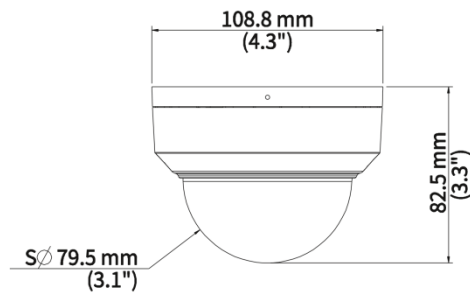

Video Output	BNC, supports TVI/AHD/CVI/CVBS
Operating Environment	
Temperature	-30°C to 60°C (-22°F to 140°F)
Humidity	≤ 95% RH (non-condensing)
Surge Protection	4 KV for power, 4 KV for video output interfaces
Ingress Protection	IP67
IK Rating	IK10
General	
Power	DC 12 V ± 25%
Power Consumption	MAX 3.3W
Mount	Wall Mount, Pole Mount, Corner Mount, Tilted Mount, Pendant Mount
Dimensions	Φ109mm*83mm (diameter*height)
Material	Metal
Weight	372g(0.82lb)

Dimensions