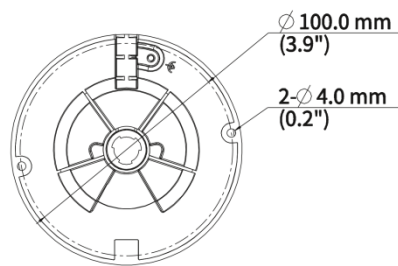

Video Output	BNC, supports TVI/AHD/CVI/CVBS
Operating Environment	
Temperature	-30°C to 60°C (-22°F to 140°F)
Humidity	≤ 95% RH (non-condensing)
Surge Protection	4 KV for power, 4 KV for video output interfaces
Ingress Protection	IP67
IK Rating	IK10
General	
Power	DC 12 V ± 25%
Power Consumption	MAX 3.3W
Mount	Wall Mount, Pole Mount, Corner Mount, Tilted Mount, Pendant Mount
Dimensions	Φ109mm*83mm (diameter*height)
Material	Metal
Weight	372g(0.82lb)

Dimensions