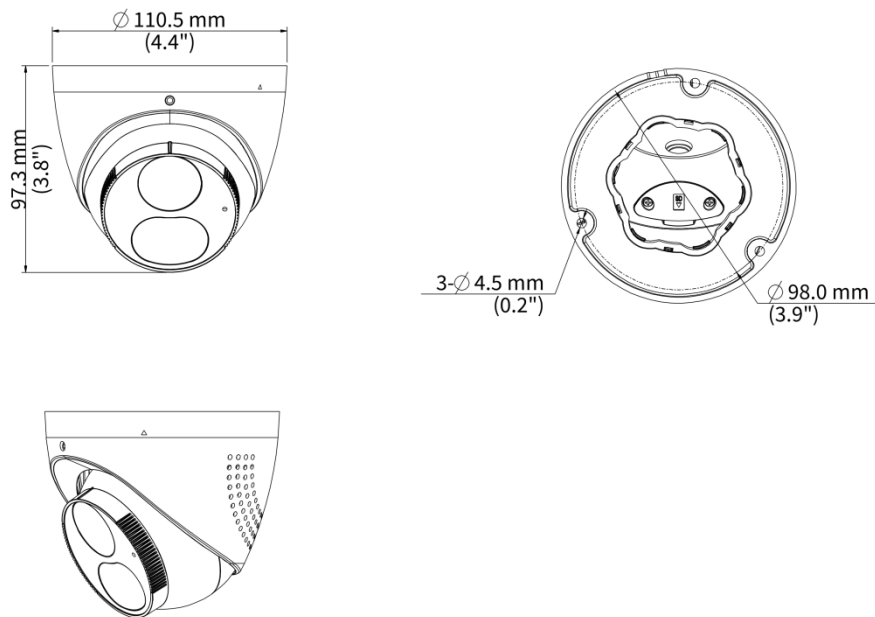

## Specifications

Model	IPC3618SB-ADF28KMC-I0	IPC3618SB-ADF40KMC-I0
<b>Camera</b>		
Sensor	1/2.8" CMOS	
Min. Illumination	Colour: 0.0025 lux ( F1.6, AGC ON) 0 Lux with light	
Day/Night	IR-cut filter with auto switch (ICR)	
Shutter	Auto/Manual, 1 ~ 1/100000s	
Adjustment Angle	Pan: 0° ~ 360°, Tilt: 0° ~ 80°, Rotate: 0° ~ 360°	
S/N	>52 dB	
WDR	120 dB	
<b>Lens</b>		
Focal Length	2.8 mm	4.0 mm
Iris	F1.6	
Field of View (H)	101.0°	87.5°
Field of View (V)	56.3°	46.3°
Field of View (D)	115.5°	92.4°
Lens Type	Fixed	
<b>DORI</b>		
DORI Distance (Lens)	2.8mm	4.0mm
DORI Distance (Detect)	86.9m(285.1ft)	124.1m(407.2ft)
DORI Distance (Observe)	34.8m(114.2ft)	49.7m(163.1ft)
DORI Distance (Recognize)	17.4m(57.1ft)	24.8m(81.4ft)
DORI Distance (Identify)	8.7m(28.5ft)	12.4m(40.7ft)
<b>Illuminator</b>		
Supplemental Light	Dual light	
Illumination Distance (IR)	30 m (98.4 ft)	
Illumination Distance (Warm Light)	30 m (98.4 ft)	
Light On/Off Control	Auto/Manual	
Wavelength	850 nm	

Safety	CE LVD (EN 62368-1) CB (IEC 62368-1) UL/CUL (UL 62368-1, CAN/CSA C22.2 No. 62368-1)
Environment	CE-RoHS (2011/65/EU;(EU)2015/863); WEEE (2012/19/EU);
Protection	IP67 (IEC 60529)
<b>General</b>	
Power	DC 12V±25%, PoE (IEEE 802.3af)
Power Consumption	Max 8.0W
Power Interface	Ø5.5 mm coaxial power plug
Dimensions	Ø111 x 95mm (Ø4.4" x 3.7") (Ø x H)
Weight	0.45kg (0.992lb)
Material	Metal + Plastic
Working Environment	-30 °C to 60 °C (-22 °F to 140 °F), Humidity: ≤ 95% RH (non-condensing)
Storage Environment	-30 °C to 60 °C (-22 °F to 140 °F), Humidity: ≤ 95% RH (non-condensing)
Surge Protection	4 KV
Reset Button	N/A
Web Client Language	20 Languages: Traditional Chinese, English, Simplified Chinese, Polish, German, Russian, French, Korean, Dutch, Czech, Portuguese (Europe), Portuguese (Brazil), Japanese, Thai, Turkish, Spanish (Latin America), Spanish (Europe), Hungarian, Italian, Vietnamese

## Dimensions

Aggregate product size diagram using IPC3618SB-ADF28KMC-I0 as an example