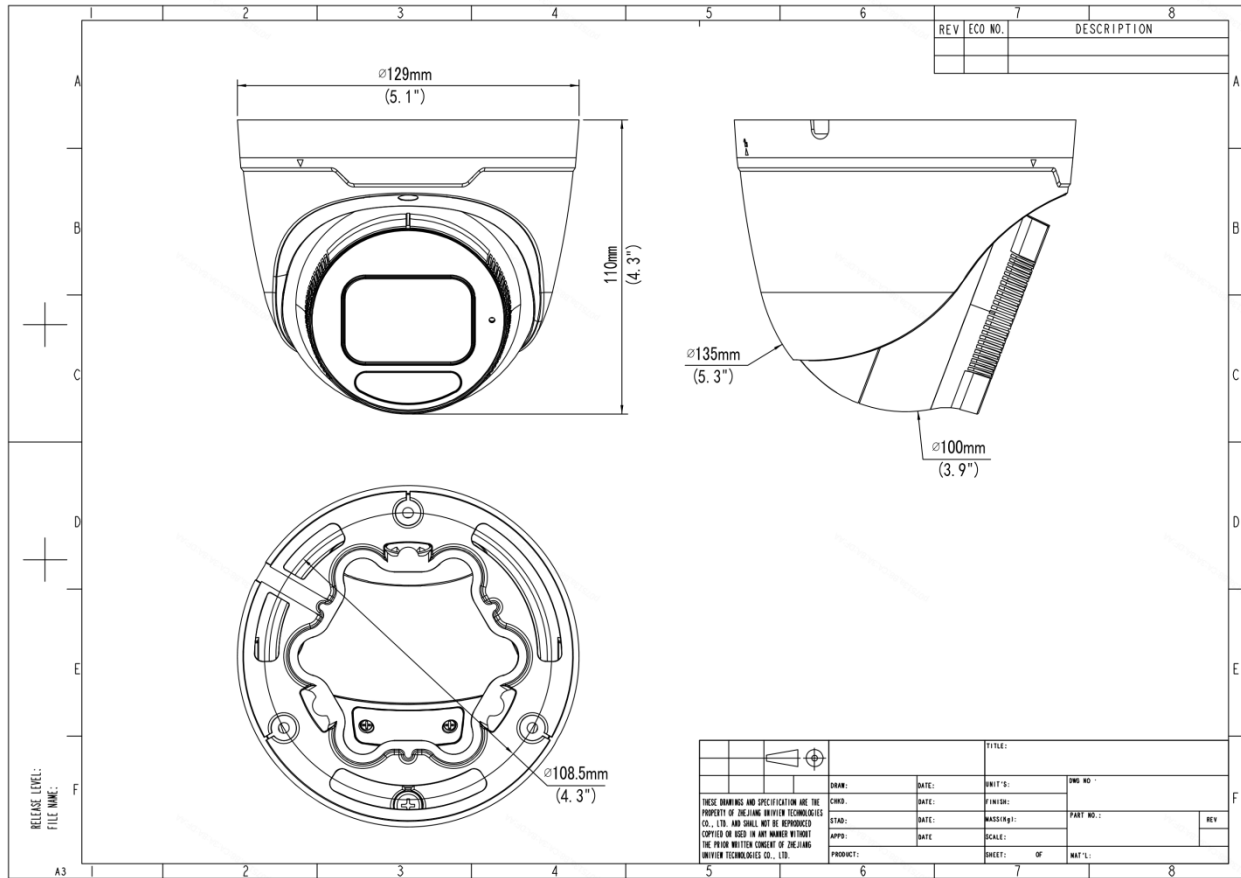

Dimensions

Accessories

TR-JB03-H-IN

Junction Box for Metal Turret Camera
(Support wiring from behind)

TR-JB07/WM03-F-IN

Wall Mounting Assembling Bracket
with Back Hole for 3 Inch Hemispher

TR-WM03-B-IN

Wall Mounting Assembling Bracket f
or 3 Inch Hemisphere

e