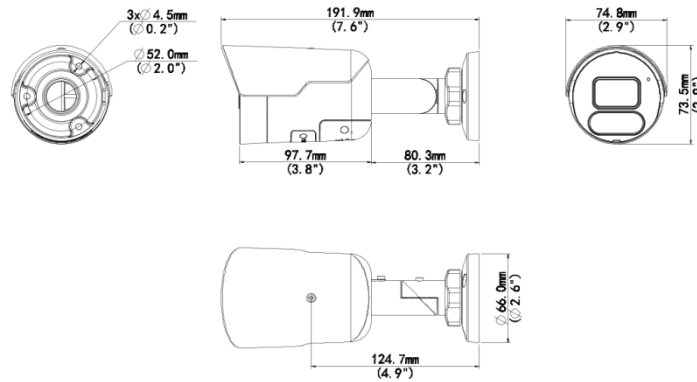

## Specifications

Camera	Description
Max Resolution	8MP
Sensor	1/2.8" CMOS
Min. Illumination	Colour: 0.005 lux ( F1.6, AGC ON) 0 Lux with light
Day/Night	IR-cut filter with auto switch (ICR)
Shutter	Auto/Manual, 1 ~ 1/100000s
Adjustment Angle	Pan: 0° ~ 360°, Tilt: 0° ~ 90°, Rotate: 0° ~ 360°
S/N	>56dB
WDR	120dB
Lens	Description
Focal Length	IPC2128LE-ADF28KMC-DL:2.8 mm IPC2128LE-ADF40KMC-DL:4.0 mm
Iris Type	Fixed
Iris	F1.6
Field of View (H)	IPC2128LE-ADF28KMC-DL:98.7° IPC2128LE-ADF40KMC-DL:83.1°
Field of View (V)	IPC2128LE-ADF28KMC-DL:53.9° IPC2128LE-ADF40KMC-DL:48.0°
Field of View (D)	IPC2128LE-ADF28KMC-DL:103.6° IPC2128LE-ADF40KMC-DL:86.5°
Lens Type	Fixed
DORI	Description
DORI Distance (Lens)	IPC2128LE-ADF28KMC-DL:2.8mm IPC2128LE-ADF40KMC-DL:4.0mm
DORI Distance (Detect)	IPC2128LE-ADF28KMC-DL:87.0m(285.3ft) IPC2128LE-ADF40KMC-DL:124.2m(407.6ft)
DORI Distance (Observe)	IPC2128LE-ADF28KMC-DL:34.8m(114.1ft) IPC2128LE-ADF40KMC-DL:49.7m(114.1ft)

## Dimensions