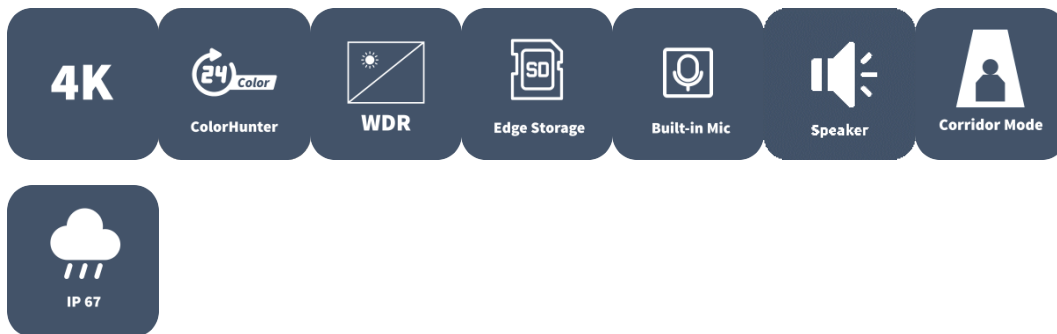

## Features

- High quality image with 8MP, 1/2.8"CMOS sensor
- 8MP (3840\*2160)@20fps; 5MP (3072\*1728)@30/25fps; 4MP (2560\*1440)@30/25fps; 2MP (1920\*1080) @30/25fps
- Ultra 265, H.265, H.264, MJPEG
- 120dB true WDR technology enables clear image in strong light scene
- Support 9:16 Corridor Mode
- Built-in Mic & Speaker
- Smart IR, up to 30m (98ft) IR distance
- Supports 512 G Micro SD card
- IP67 protection
- Support PoE power supply