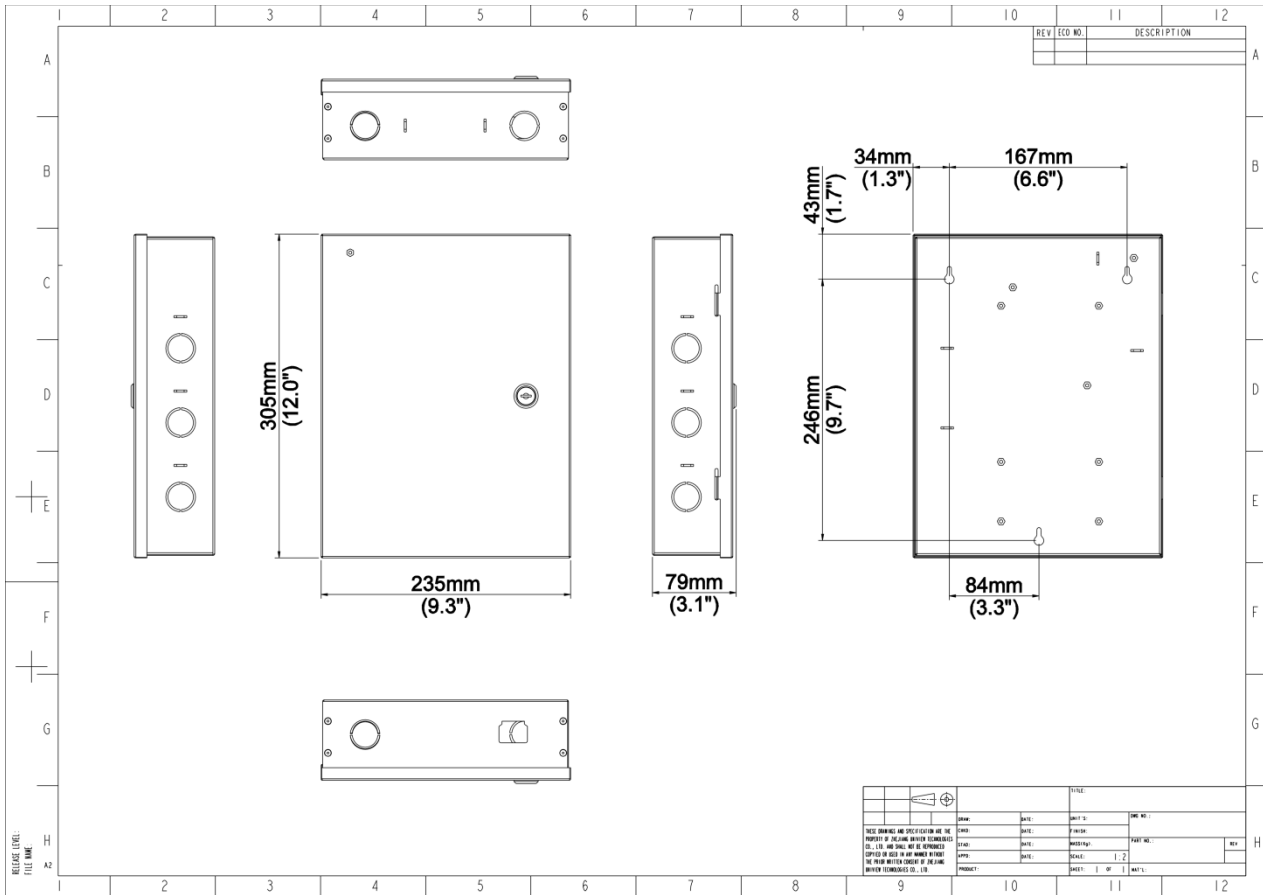

Dimensions

Notes

- Supports 100 Mbps unmanaged switches only.