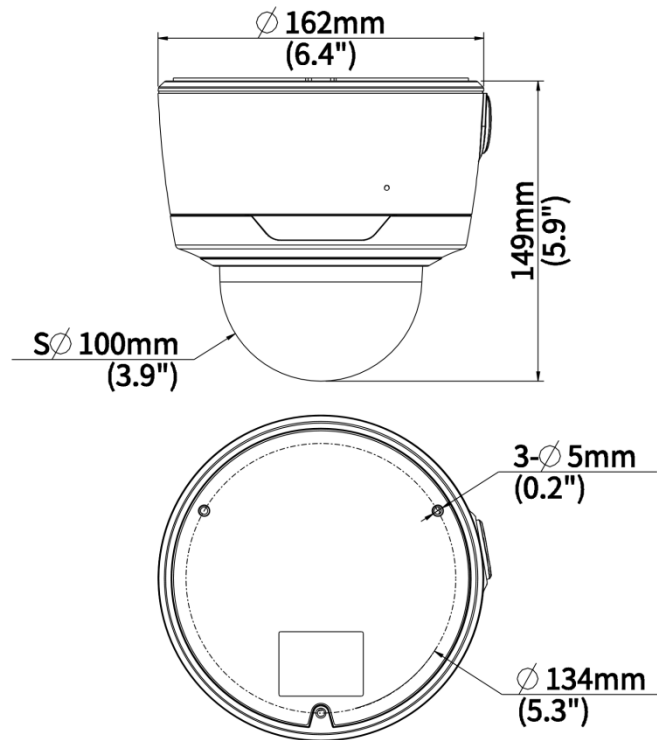

Dimensions

Accessories

TR-UF45-E-IN Adapter for 323 Series Fix-dome	TR-UF45-A-IN Dome Indoor Ceiling Mounting Pedestal	TR-SE45-IN Dome Ceiling Mounting Pole 200
TR-SE45-A-IN Dome Ceiling Mounting Pole 500	TR-CM24-IN Dome Pendant Mounting Bracket(Indoor)	TR-SE24-A-IN Dome Pendant Mounting Pole 500mm