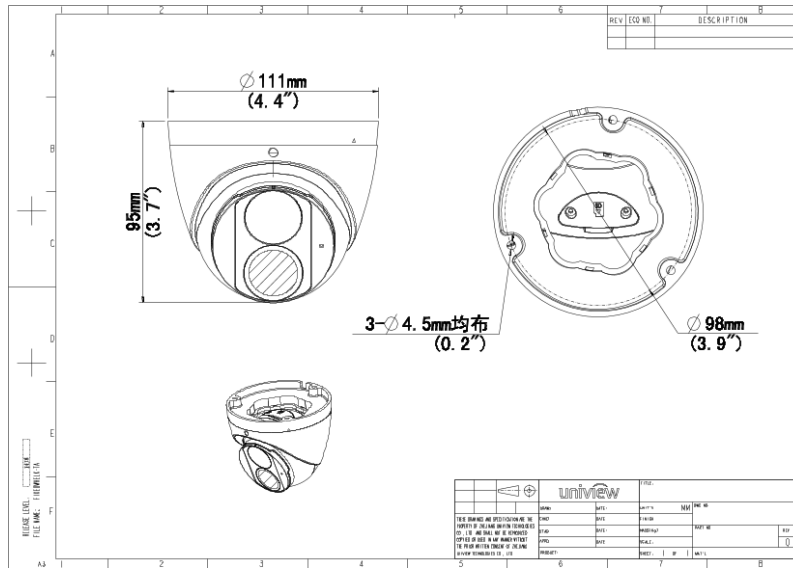

## Specifications

Camera	Description
Max Resolution	5MP
Sensor	1/2.7" CMOS
Min. Illumination	Colour: 0.002 lux ( F1.6, AGC ON) 0 Lux with light
Day/Night	IR-cut filter with auto switch (ICR)
Shutter	Auto/Manual, 1 ~ 1/100000s
Adjustment Angle	Pan: 0° ~ 360°, Tilt: 0° ~ 80°, Rotate: 0° ~ 360°
S/N	>52dB
WDR	120dB
Lens	Description
Focal Length	IPC3615SB-ADF28KM-I0:2.8 mm IPC3615SB-ADF40KM-I0:4.0 mm
Iris Type	Fixed
Iris	F1.6
Field of View (H)	IPC3615SB-ADF28KM-I0:110.0° IPC3615SB-ADF40KM-I0:91.2°
Field of View (V)	IPC3615SB-ADF28KM-I0:58.7° IPC3615SB-ADF40KM-I0:43.7°
Field of View (D)	IPC3615SB-ADF28KM-I0:130° IPC3615SB-ADF40KM-I0:95.3°
Lens Type	Fixed
DORI	Description
DORI Distance(Lens)	IPC3615SB-ADF28KM-I0:2.8mm IPC3615SB-ADF40KM-I0:4.0mm
DORI Distance(Detect)	IPC3615SB-ADF28KM-I0:63.0m(206.7ft) IPC3615SB-ADF40KM-I0:90.0m(295.2ft)

## Dimensions