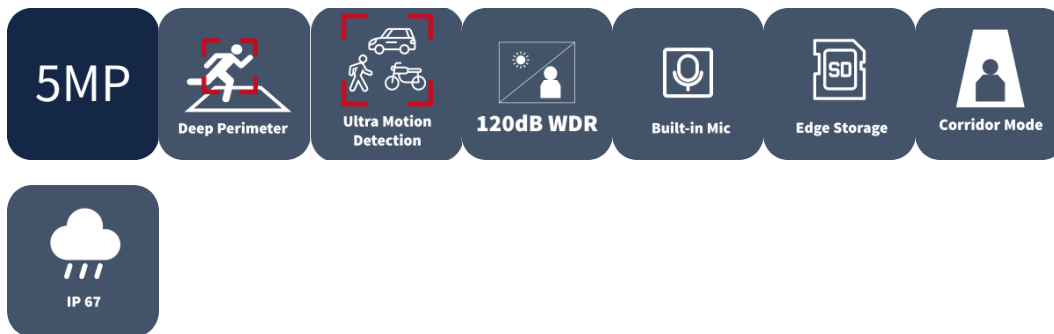

# 5MP HD Intelligent LightHunter IR Fixed Eyeball Network Camera

IPC3615SB-ADF28(40)KM-I0

## Features

- High quality image with 5MP, 1/2.7"CMOS sensor
- 5MP (2880\*1620)@ 30/25fps; 4MP (2560\*1440)@ 30/25fps; 3MP (2304\*1296) @30/25fps; 2MP (1920\*1080) @30/25fps
- Ultra 265, H.265, H.264, MJPEG
- Intelligent perimeter protection, include cross line, intrusion, enter area, leave area detection
- Based on target classification, smart intrusion prevention significantly reduce false alarm caused by leaves, birds and lights etc., accurately focus on human and, motor vehicle and non-motor vehicle
- Intelligent
- LightHunter technology ensures ultra-high image quality in low illumination environment
- 120dB true WDR technology enables clear image in strong light scene
- Support 9:16 Corridor Mode
- Built-in Mic

- Smart IR, up to 30m (98ft) IR distance
- Supports 512 G Micro SD card
- IP67 protection