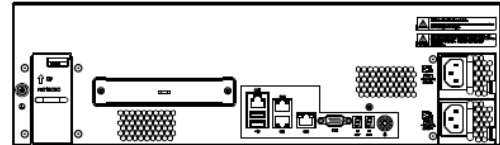

Dimensions

M.L.L.

Accessories

NI-HD4000E-A-S-ST UNV 12/16/24/36 Disk Slots Single Control Storage,Enterprise SATA Hard Disk(Seagate 4TB)	NI-HD6000E-A-S-ST UNV 12/16/24/36 Disk Slots Single Control Storage,Enterprise SATA Hard Disk(Seagate 6TB)	NI-HD8000E-A-S-ST UNV 12/16/24/36 Disk Slots Single Control Storage,Enterprise SATA Hard Disk(Seagate 8TB)