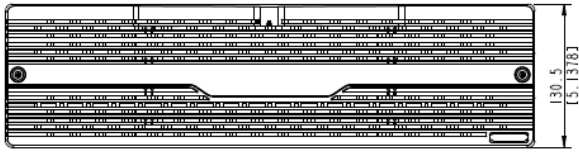

Dimensions

M.L.L.

Accessories

NI-HD4000E-A-S-ST UNV 12/16/24/36 Disk Slots Single Control Storage,Enterprise SATA Hard Disk(Seagate 4TB)	NI-HD6000E-A-S-ST UNV 12/16/24/36 Disk Slots Single Control Storage,Enterprise SATA Hard Disk(Seagate 6TB)	NI-HD8000E-A-S-ST UNV 12/16/24/36 Disk Slots Single Control Storage,Enterprise SATA Hard Disk(Seagate 8TB)