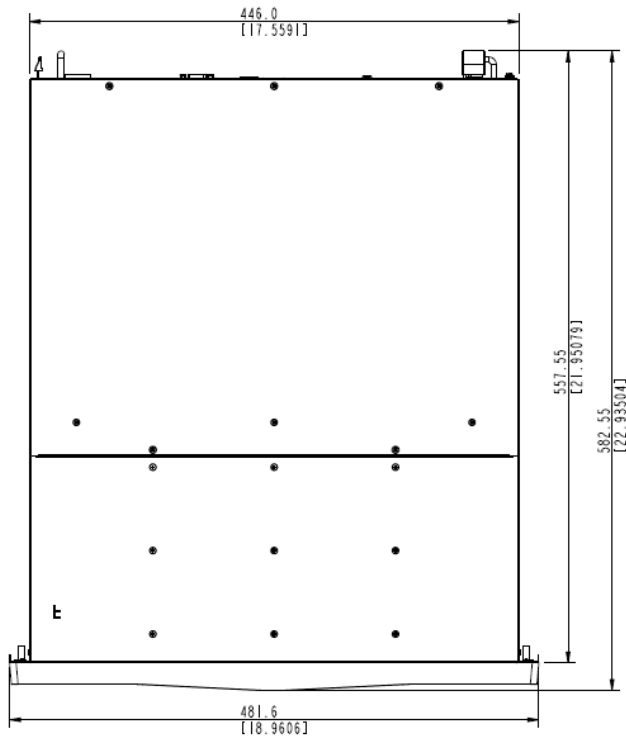

Dimensions

M.L.L.

Accessories

NI-HD4000E-A-S-ST UNV 12/16/24/36 Disk Slots Single Control Storage,Enterprise SATA Hard Disk(Seagate 4TB)	NI-HD6000E-A-S-ST UNV 12/16/24/36 Disk Slots Single Control Storage,Enterprise SATA Hard Disk(Seagate 6TB)	NI-HD8000E-A-S-ST UNV 12/16/24/36 Disk Slots Single Control Storage,Enterprise SATA Hard Disk(Seagate 8TB)