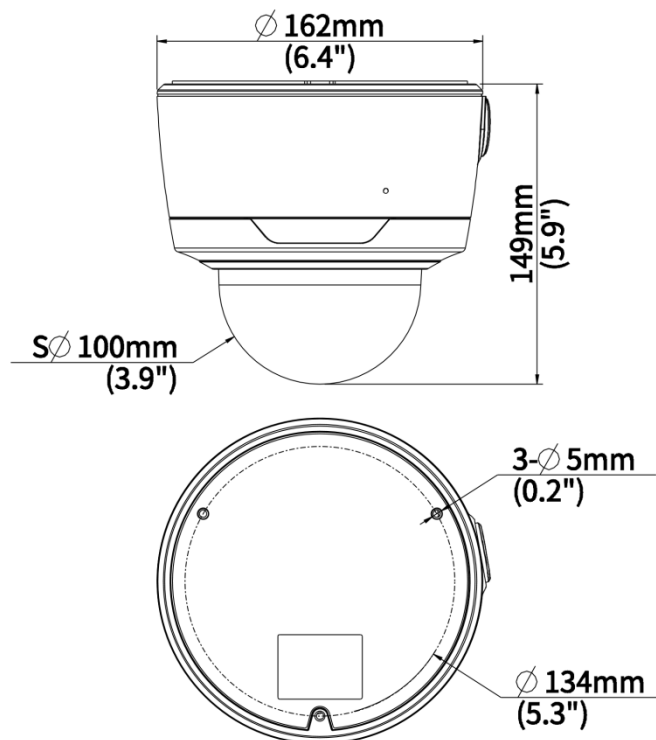

	Chrome 57+, Firefox 58+, Edge 16+
<b>Interface</b>	
Audio I/O	1 Input: impedance 35 k $\Omega$ , amplitude 2 V [p-p], 1 Output: impedance 600 $\Omega$ , amplitude 2 V [p-p]
Alarm I/O	1/1
Serial Port	N/A
Built-in Mic	Support
Built-in Speaker	N/A
WIFI	N/A
Network	1 $\times$ RJ45 10 M/100 M Base-TX Ethernet
Video Output	N/A
<b>Certification</b>	
EMC	CE-EMC (EN 55032, EN 61000-3-3, EN IEC 61000-3-2, EN 50130) FCC (FCC 47 CFR part15 B)
Safety	CE-LVD (EN 62368-1) CB (IEC 62368-1) UL/CUL (UL 62368-1, CAN/CSA C22.2 No. 62368-1)
Environment	CE-RoHS (2011/65/EU;(EU)2015/863); WEEE (2012/19/EU)
Protection	IP67 (IEC 60529) IK10 (IEC 62262)
<b>General</b>	
Power	DC 12 V $\pm$ 25%, PoE (IEEE 802.3af)
Power Consumption	Max. 8.0 W
Power Interface	$\varnothing$ 5.5 mm coaxial power plug
Dimensions	$\varnothing$ 162 mm $\times$ 149 mm ( $\varnothing$ 6.4" $\times$ 5.9") ( $\varnothing \times$ H)
Weight	1.36 kg (2.99 lb.)
Material	Metal
Working Environment	-30 $^{\circ}$ C to 60 $^{\circ}$ C (-22 $^{\circ}$ F to 140 $^{\circ}$ F), Humidity: $\leq$ 95% RH (non-condensing)
Storage Environment	-30 $^{\circ}$ C to 60 $^{\circ}$ C (-22 $^{\circ}$ F to 140 $^{\circ}$ F), Humidity: $\leq$ 95% RH (non-condensing)
Surge Protection	6 KV
Reset Button	Support
Web Client Language	20 Languages: Traditional Chinese, English, Simplified Chinese, Polish, German, Russian, French, Korean, Dutch, Czech, Portuguese (Europe), Portuguese (Brazil), Japanese, Thai, Turkish, Spanish (Latin America), Spanish (Europe), Hungarian, Italian, Vietnamese

## Dimensions