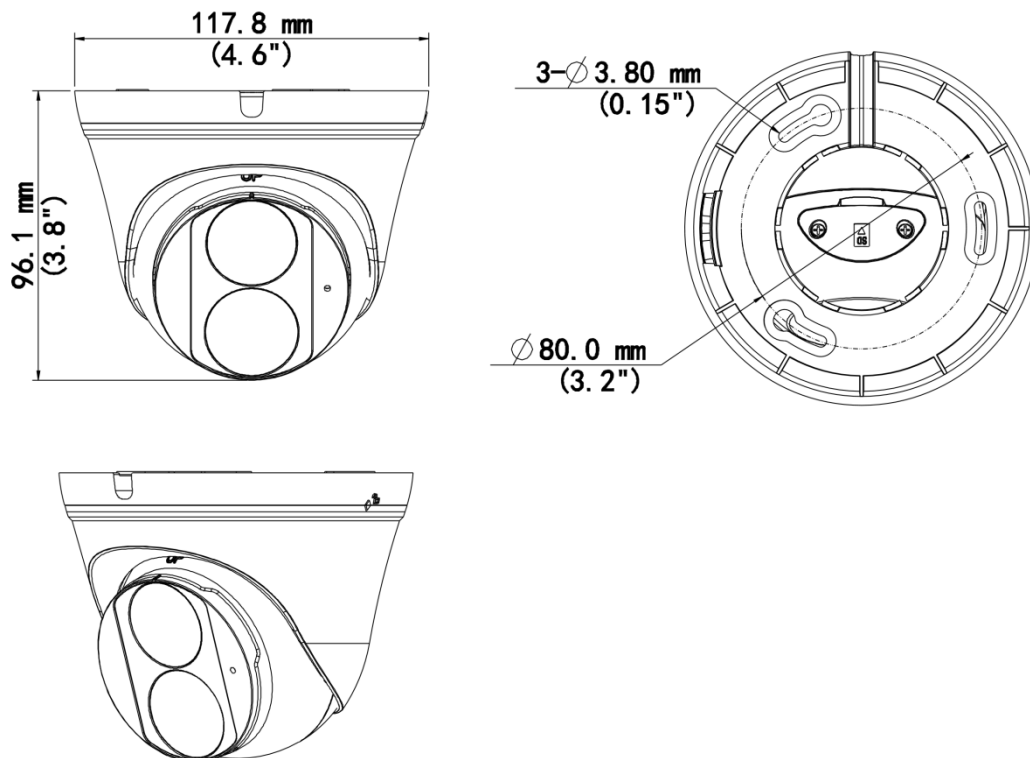

Certification	
Protection	IP67 (IEC 60529)
EMC	CE-EMC (EN 55032, EN 61000-3-3, EN IEC 61000-3-2, EN 55035) FCC (FCC 47 CFR part15 B)
Safety	CE LVD (EN 62368-1) CB (IEC 62368-1) UL/CUL (UL 62368-1, CAN/CSA C22.2 No. 62368-1)
Environment	CE-RoHS (2011/65/EU;(EU)2015/863); WEEE (2012/19/EU);
General	
Power	DC 12 V±25%, PoE (IEEE 802.3af)
Power Consumption	Max. 3.8 W
Power Interface	Ø5.5 mm coaxial power plug
Dimensions	Ø118 mm × 96 mm (Ø4.6" × 3.8") (Ø × H)
Material	Graphene + Plastic
Weight	0.27 kg (0.60 lb.)
Storage Environment	-40 °C to 70 °C (-40 °F to 158 °F), Humidity: ≤ 95% RH (non-condensing)
Working Environment	-30 °C to 60 °C (-22 °F to 140 °F), Humidity: ≤ 95% RH (non-condensing)
Surge Protection	4 KV
Web Client Language	4 Languages: English, Russian, Spanish, Vietnamese
Reset Button	N/A

Dimensions