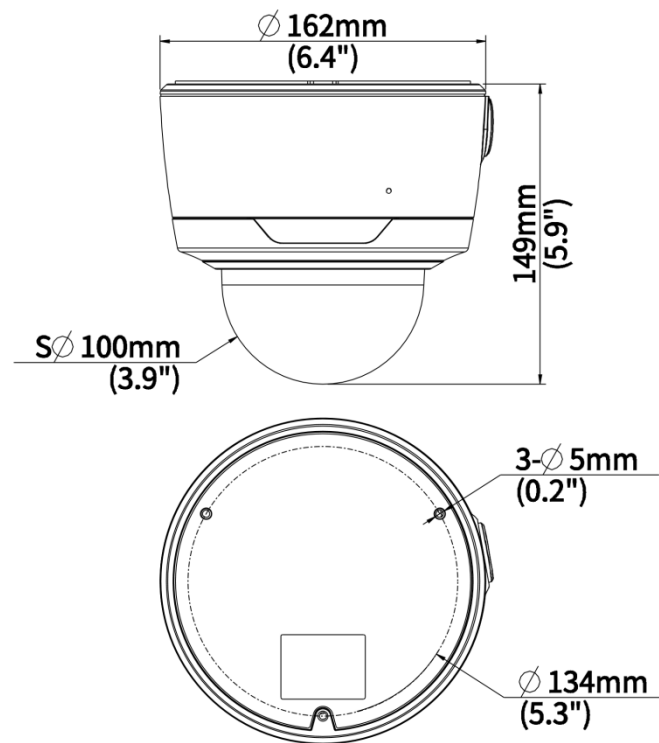

Dimensions

Accessories

TR-UF45-E-IN Adapter for 323 Series Fix-dome	TR-UF45-A-IN Dome Indoor Ceiling Mounting Pedestal	TR-SE45-IN Dome Ceiling Mounting Pole 200
TR-SE45-A-IN Dome Ceiling Mounting Pole 500	TR-CM24-IN Dome Pendant Mounting Bracket(Indoor)	TR-SE24-A-IN Dome Pendant Mounting Pole 500mm