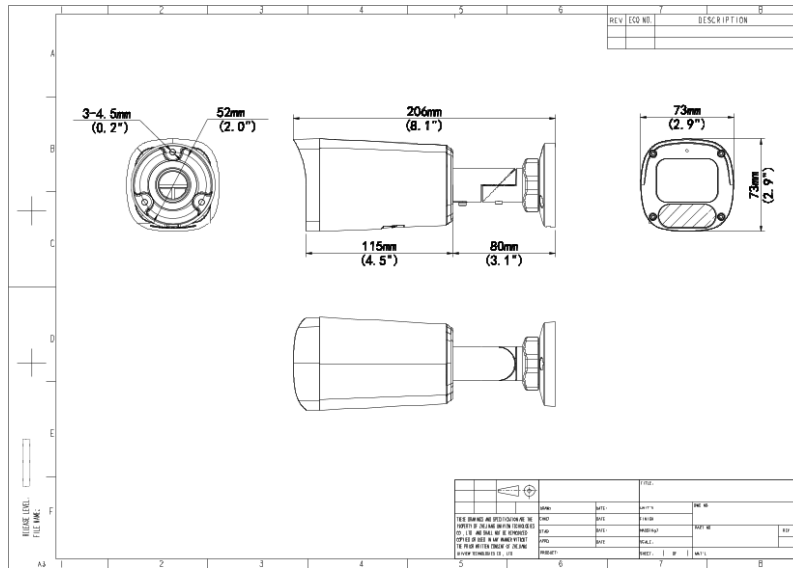

Dimensions

Zhejiang Uniview Technologies Co., Ltd.

No. 369, Xietong Road, Xixing Sub-district, Binjiang District, Hangzhou City, 310051, Zhejiang Province, China

Email: overseasbusiness@uniview.com; globalsupport@uniview.com

<http://www.uniview.com>

©2024 Zhejiang Uniview Technologies Co., Ltd. All rights reserved.

*Product specifications and availability are subject to change without notice.

*Despite our best efforts, technical or typographical errors may exist in this document. Uniview cannot be held responsible for any such errors and reserves the right to change the contents of this document without prior notice.