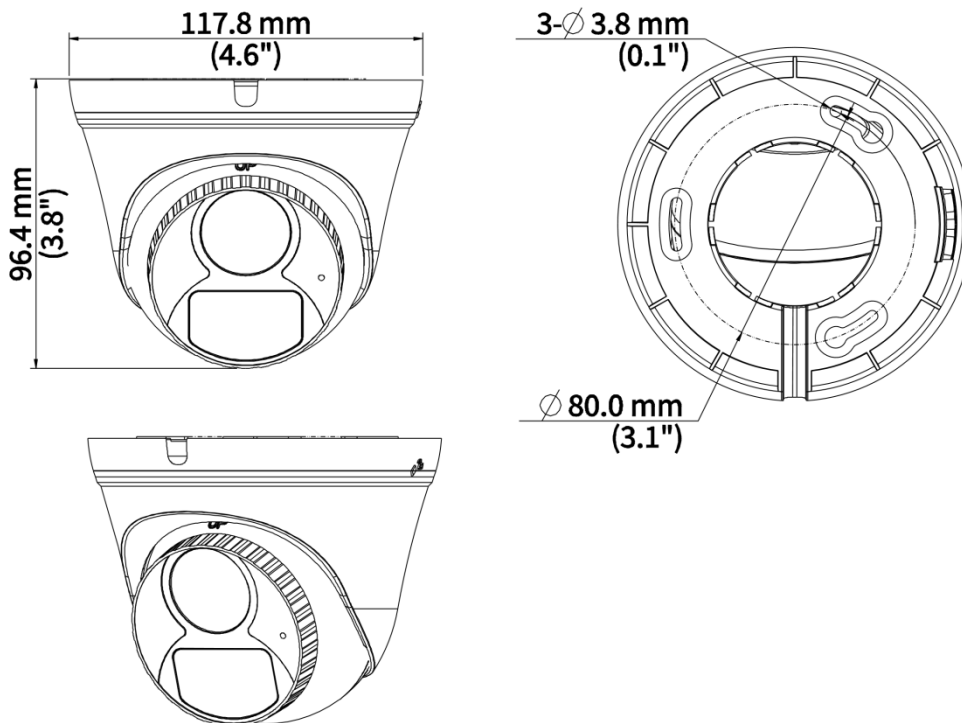

Operating Environment	
Temperature	-30 °C to 60 °C (-22 °F to 140 °F)
Humidity	≤ 95% RH (non-condensing)
Surge Protection	4kV for power&4kV for video output interfaces
General	
Power	DC 12 V ± 25%
Power Consumption	MAX 2.2W
Mount	Wall Mount, Pole Mount, Corner Mount, Pendant Mount
Dimensions	Φ118mm*96mm (diameter*height)
Material	Plastic
Weight	182g(0.40lb)
OSD Menu Language	11 Languages: English, German, Spanish (Latin America), French, Italian, Japanese, Korean, Polish, Portuguese (Brazil), Russian, Turkish
Certification	
EMC	CE-EMC (EN 55032, EN 61000-3-3, EN IEC 61000-3-2, EN 55035), FCC (FCC 47 CFR part15 B)
Safety	CE-LVD (EN 62368-1)
Environment	CE-RoHS (2011/65/EU; (EU) 2015/863); WEEE (2012/19/EU)
Protection	IP67 (IEC 60529)

Dimensions