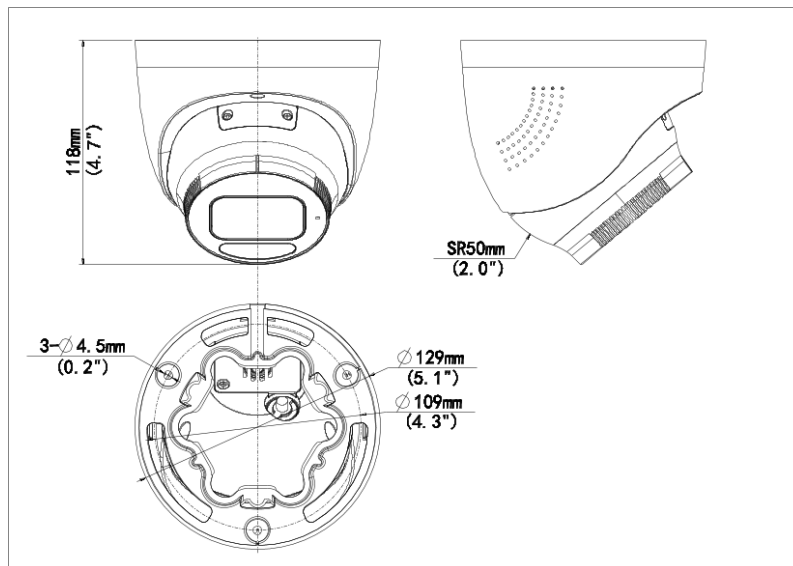

## Specifications

Camera	Description
Max Resolution	4MP
Sensor	1/2.7" CMOS
Min. Illumination	Colour: 0.001 lux ( F1.0, AGC ON) 0 lux with IR on
Day/Night	IR-cut filter with auto switch (ICR)
Shutter	Auto/Manual, 1 ~ 1/100000s
Adjustment Angle	Pan: 0° ~ 360°, Tilt: 0° ~ 80°, Rotate: 0° ~ 360°
S/N	>56dB
WDR	130dB
Lens	Description
Focal Length	IPC3634SS-ADF28KMC-I1:2.8 mm IPC3634SS-ADF40KMC-I1:4.0 mm
Iris Type	Fixed
Iris	F1.0
Field of View (H)	IPC3634SS-ADF28KMC-I1:102.3° IPC3634SS-ADF40KMC-I1:85.0°
Field of View (V)	IPC3634SS-ADF28KMC-I1:54.7° IPC3634SS-ADF40KMC-I1:45.3°
Field of View (D)	IPC3634SS-ADF28KMC-I1:106.8° IPC3634SS-ADF40KMC-I1:90.4°
Lens Type	Fixed
DORI	Description

## Dimensions