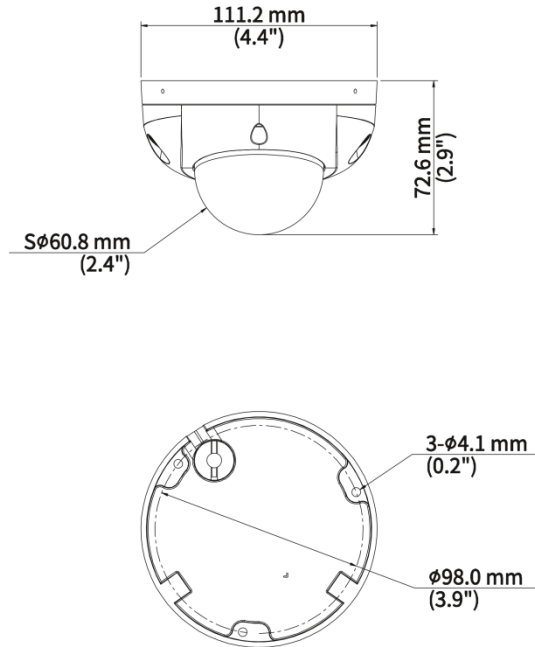

## Specifications

Model	IPC312SB-ADF28KMC-DL-I1
<b>Camera</b>	
Max Resolution	2 MP
Sensor	1/2.8" CMOS
Min. Illumination	Color: 0.001 Lux (F1.6, AGC ON), 0 Lux with light
Day/Night	IR-cut filter with auto switch (ICR)
Shutter	Auto/Manual, 1 to 1/100000 s
Adjustment Angle	Pan:-48° to 48°, Tilt: 0° to 80°, Rotate: 0° to 360°
S/N	> 56 dB
WDR	130 dB
<b>Lens</b>	
Focal Length	2.8 mm
Iris Type	Fixed
Iris	F1.6
Field of View (H)	100.3 °
Field of View (V)	56.0 °
Field of View (D)	116.4 °
Lens Type	Fixed
<b>DORI</b>	
DORI Distance (Lens)	2.8 mm
DORI Distance (Detect)	29.0 m (95.0 ft.)
DORI Distance (Observe)	14.5 m (47.5 ft.)
DORI Distance (Recognize)	7.0 m (22.8 ft.)
DORI Distance (Identify)	4.3 m (14.3 ft.)
<b>Illuminator</b>	
Supplemental Light	Dual light
Illumination Distance (IR)	30 m (98.4 ft.)
Illumination Distance (Warm Light)	30 m (98.4 ft.)
IR On/Off Control	Auto/Manual
Wavelength	850 nm
Light On/Off Control	Auto/Manual
<b>Video</b>	
Video Compression	Ultra 265, H.265, H.264, MJPEG
H.264 Code Profile	Baseline profile, Main profile, High profile
Frame Rate-Main Stream	1080P (1920 × 1080), max. 30 fps; 720P (1280 × 720), max. 30 fps;
Frame Rate-Sub Stream	720P (1280 × 720), max. 30 fps; D1 (720 × 576), max. 30 fps; 640 × 360, max. 30 fps; 2CIF (704 × 288), max. 30 fps; CIF (352 × 288), max. 30 fps
Frame Rate-Third Stream	D1 (720 × 576), max. 30 fps; 640 × 360, max. 30 fps; 2CIF (704 × 288), max. 30 fps; CIF (352 × 288), max. 30 fps
Video Bit Rate	128 Kbps to 16 Mbps

# Dimensions