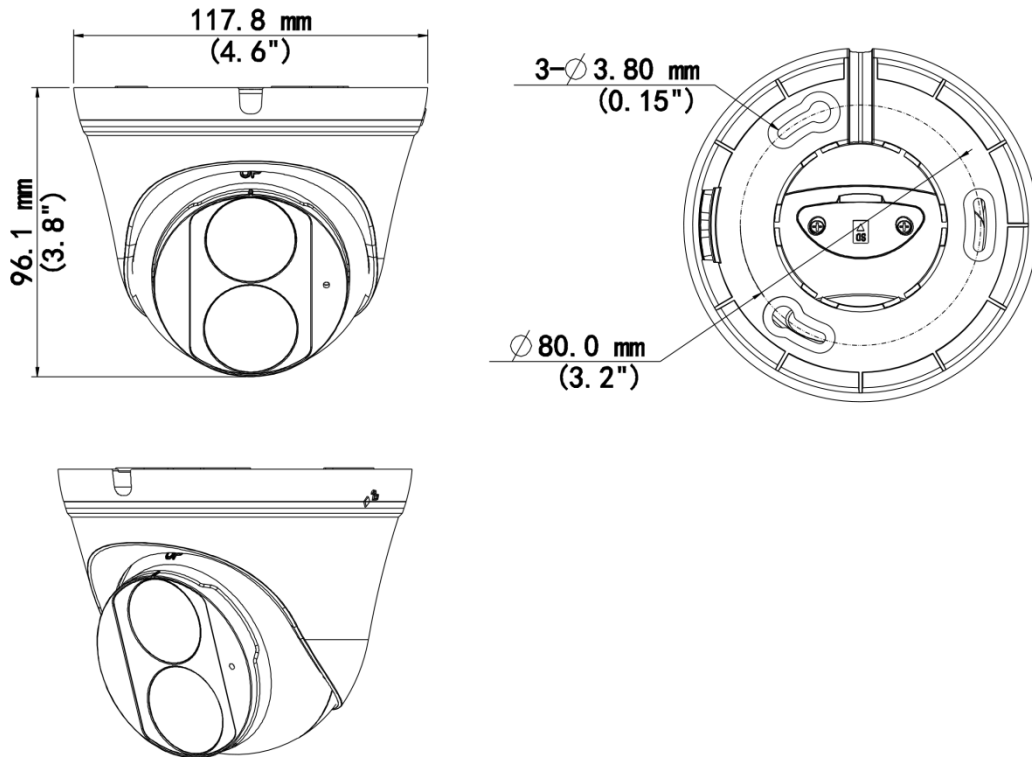

FCC (FCC 47 CFR part15 B)
Safety	CE-LVD (EN 62368-1)
Environment	CE-RoHS (2011/65/EU ; (EU) 2015/863) ; WEEE (2012/19/EU)
Protection	IP67 (IEC 60529)
General	
Power	DC 12 V±25%, PoE (IEEE 802.3af)
Power Consumption	Max. 3.9 W
Power Interface	Ø5.5 mm coaxial power plug
Dimensions	Ø118 mm × 95 mm (Ø4.6" × 3.8") (Ø × H)
Weight	0.25 kg (0.55 lb.)
Material	Graphene + Plastic
Storage Environment	-30 °C to 60 °C (-22 °F to 140 °F), Humidity: ≤ 95% RH (non-condensing)
Working Environment	-30 °C to 60 °C (-22 °F to 140 °F), Humidity: ≤ 95% RH (non-condensing)
Surge Protection	4 KV
Reset Button	N/A
Web Client Language	4 Languages: English, Russian, Spanish, Vietnamese

Dimensions