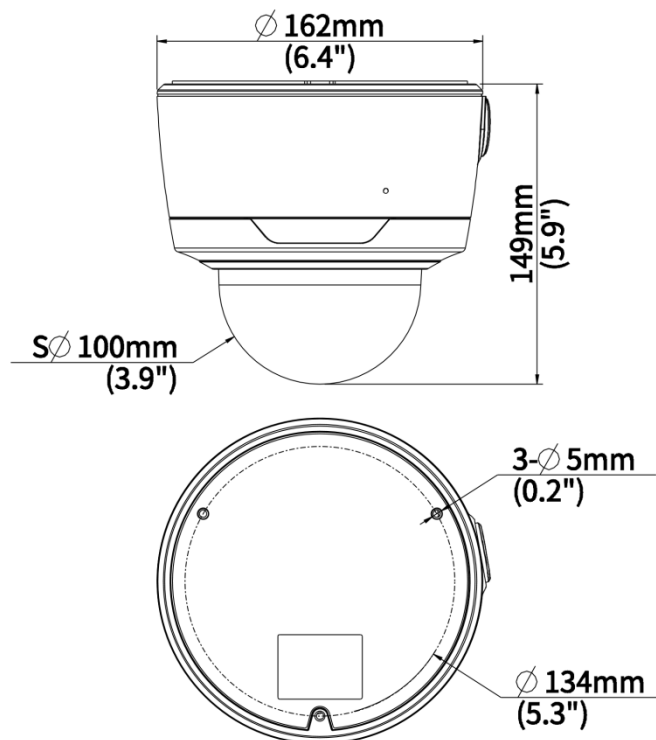

## Specifications

Model	IPC3732SS-ADZK-I1
<b>Camera</b>	
Max Resolution	2 MP
Sensor	1/2.8" CMOS
Min. Illumination	Color: 0.0005 Lux (F1.0, AGC ON), 0 Lux with IR on
Day/Night	IR-cut filter with auto switch (ICR)
Shutter	Auto/Manual, 1 ~ 1/100000s
Adjustment Angle	Pan: 3° to 360°, Tilt: 0° to 68°, Rotate: 3° to 360°
S/N	>52 dB
WDR	130 dB
<b>Lens</b>	
Focal Length	2.7 to 13.5 mm
Iris Type	Fixed
Iris	F1.0
Field of View (H)	96.2° to 26.0°
Field of View (V)	39.2° to 18.7°
Field of View (D)	99.1° to 31.1°
Lens Type	Motorized
<b>DORI</b>	
DORI Distance (Lens)	2.7 to 13.5 mm
DORI Distance (Detect)	41.9 m to 209.5 m (137.5 ft. to 687.3 ft.)
DORI Distance (Observe)	16.8 m to 83.8 m (55.1 ft. to 274.9 ft.)
DORI Distance (Recognize)	8.4 m to 41.9 m (27.6 ft. to 137.5 ft.)
DORI Distance (Identify)	4.2 m to 20.9 m (13.8 ft. to 68.6 ft.)
<b>Illuminator</b>	
Supplemental Light	IR
Illumination Distance (IR)	40 m (131.2 ft.)
IR On/Off Control	Auto/Manual
Wavelength	850 nm
<b>Video</b>	
Video Compression	Ultra 265, H.265, H.264, MJPEG
H.264 Code Profile	Baseline profile, Main profile, High profile
Frame Rate	Main Stream: 1080P (1920 × 1080), max. 60 fps; 720P (1280 × 720), max. 30 fps; Sub Stream: 720P (1280 × 720), max. 30 fps; D1 (720 × 576), max. 30 fps; 640 × 360, max. 30 fps; 2CIF (704 × 288), max. 30 fps; CIF (352 × 288), max. 30 fps Third Stream: D1 (720 × 576), max. 30 fps; 640 × 360, max. 30 fps; 2CIF (704 × 288), max. 30 fps; CIF (352 × 288), max. 30 fps;
Video Bit Rate	128 Kbps to 16 Mbps
U-code	Support
OSD	Up to 8 OSDs
Privacy Mask	Up to 4 areas

## Dimensions