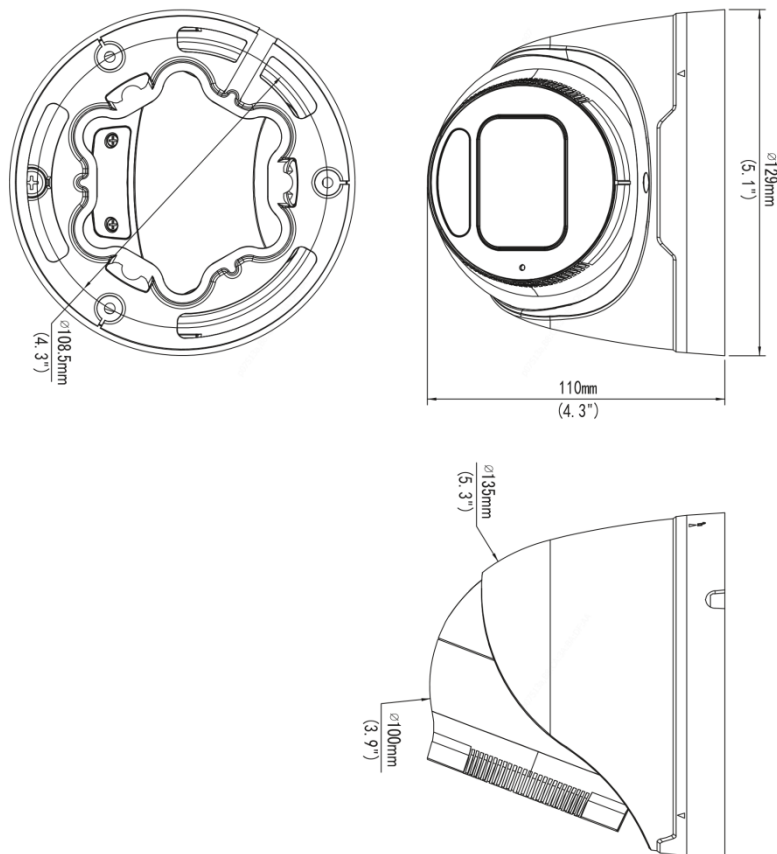

Dimensions

Accessories

TR-JB03-H-IN

Junction Box for Metal Turret Camera(Support wiring from behind)

TR-JB07/WM03-F-IN

Wall Mounting Assembling Bracket with Back Hole for 3 Inch Hemisphere

TR-WM03-B-IN

Wall Mounting Assembling Bracket for 3 Inch Hemisphere